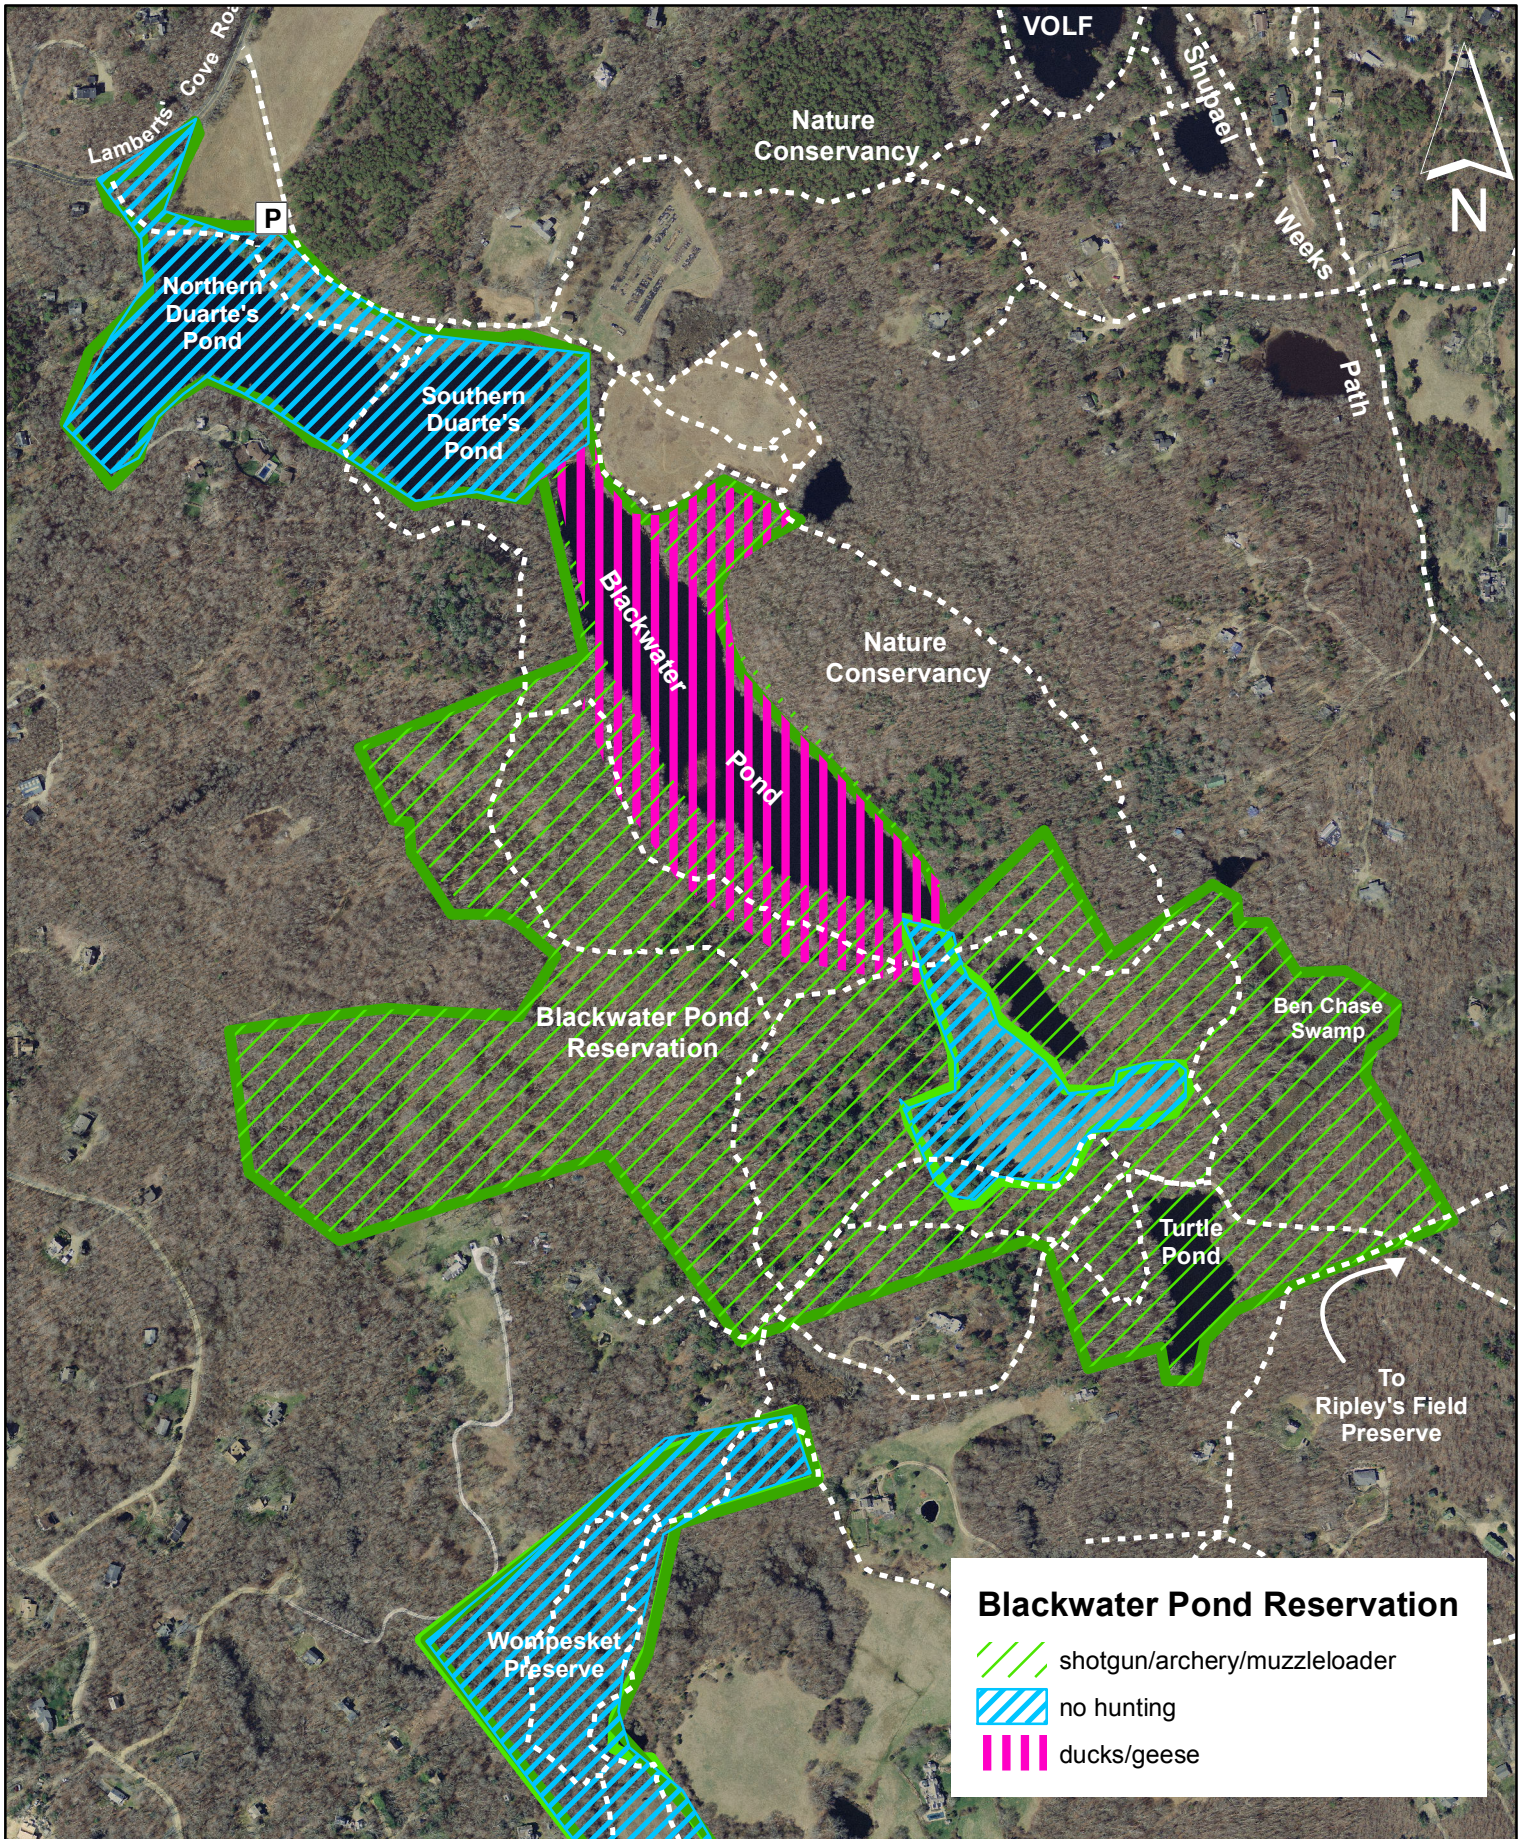

Blackwater Pond Reservation West Tisbury, Massachusetts 106.5 acres

0 500 1,000 Feet

Map created by land bank staff 09-12-2017