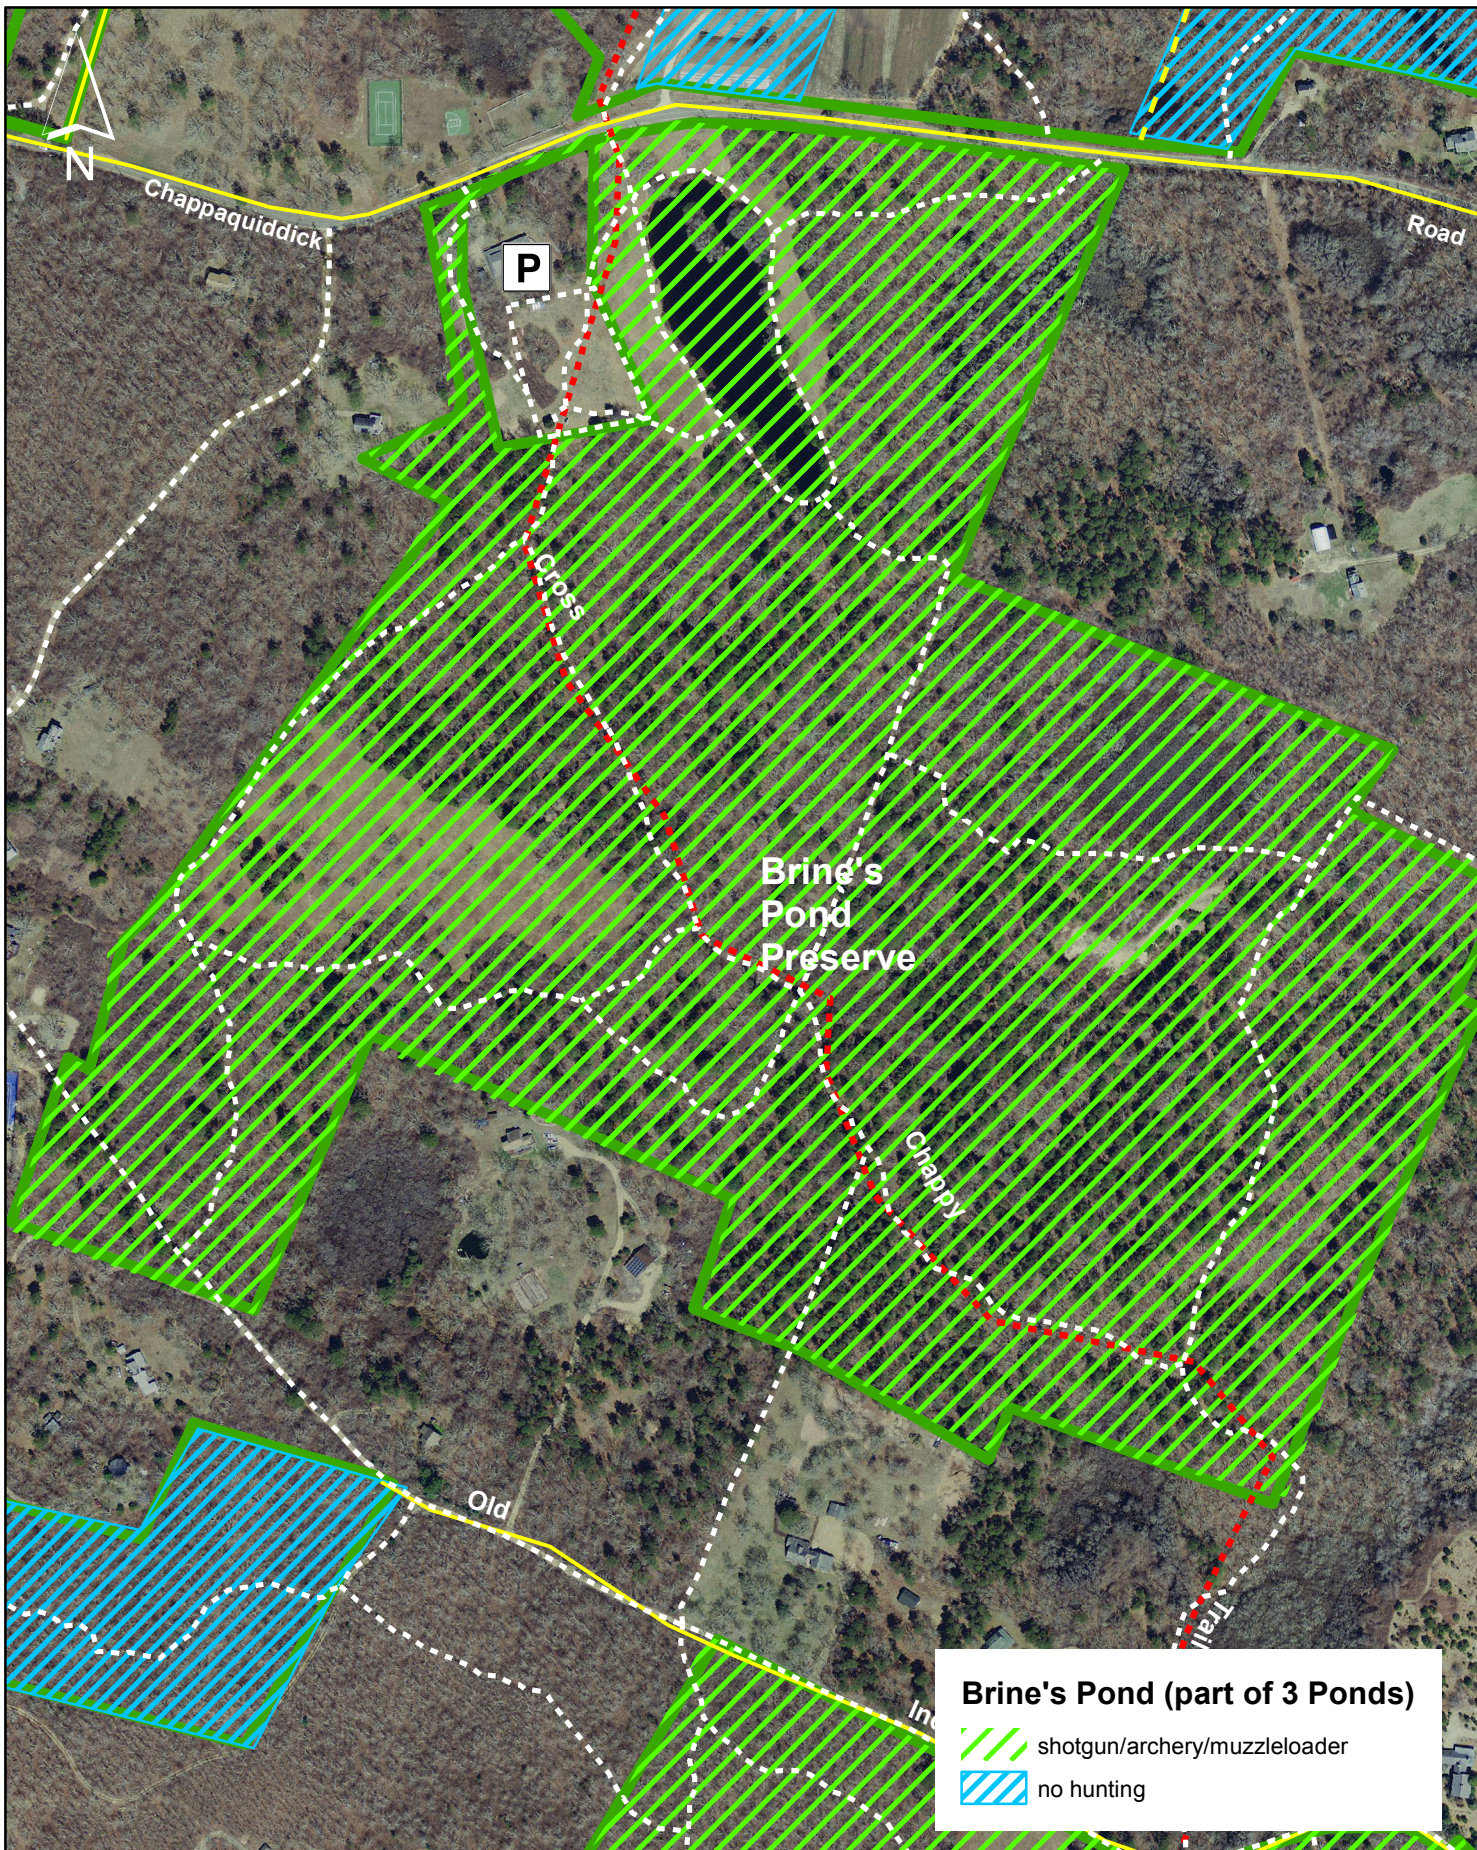

Brine's Pond (part of Three Ponds Reservation) Hunting Map---Edgartown, Massachusetts 129 acres

0 245 490 Feet

created by land bank staff on 09-11-2017