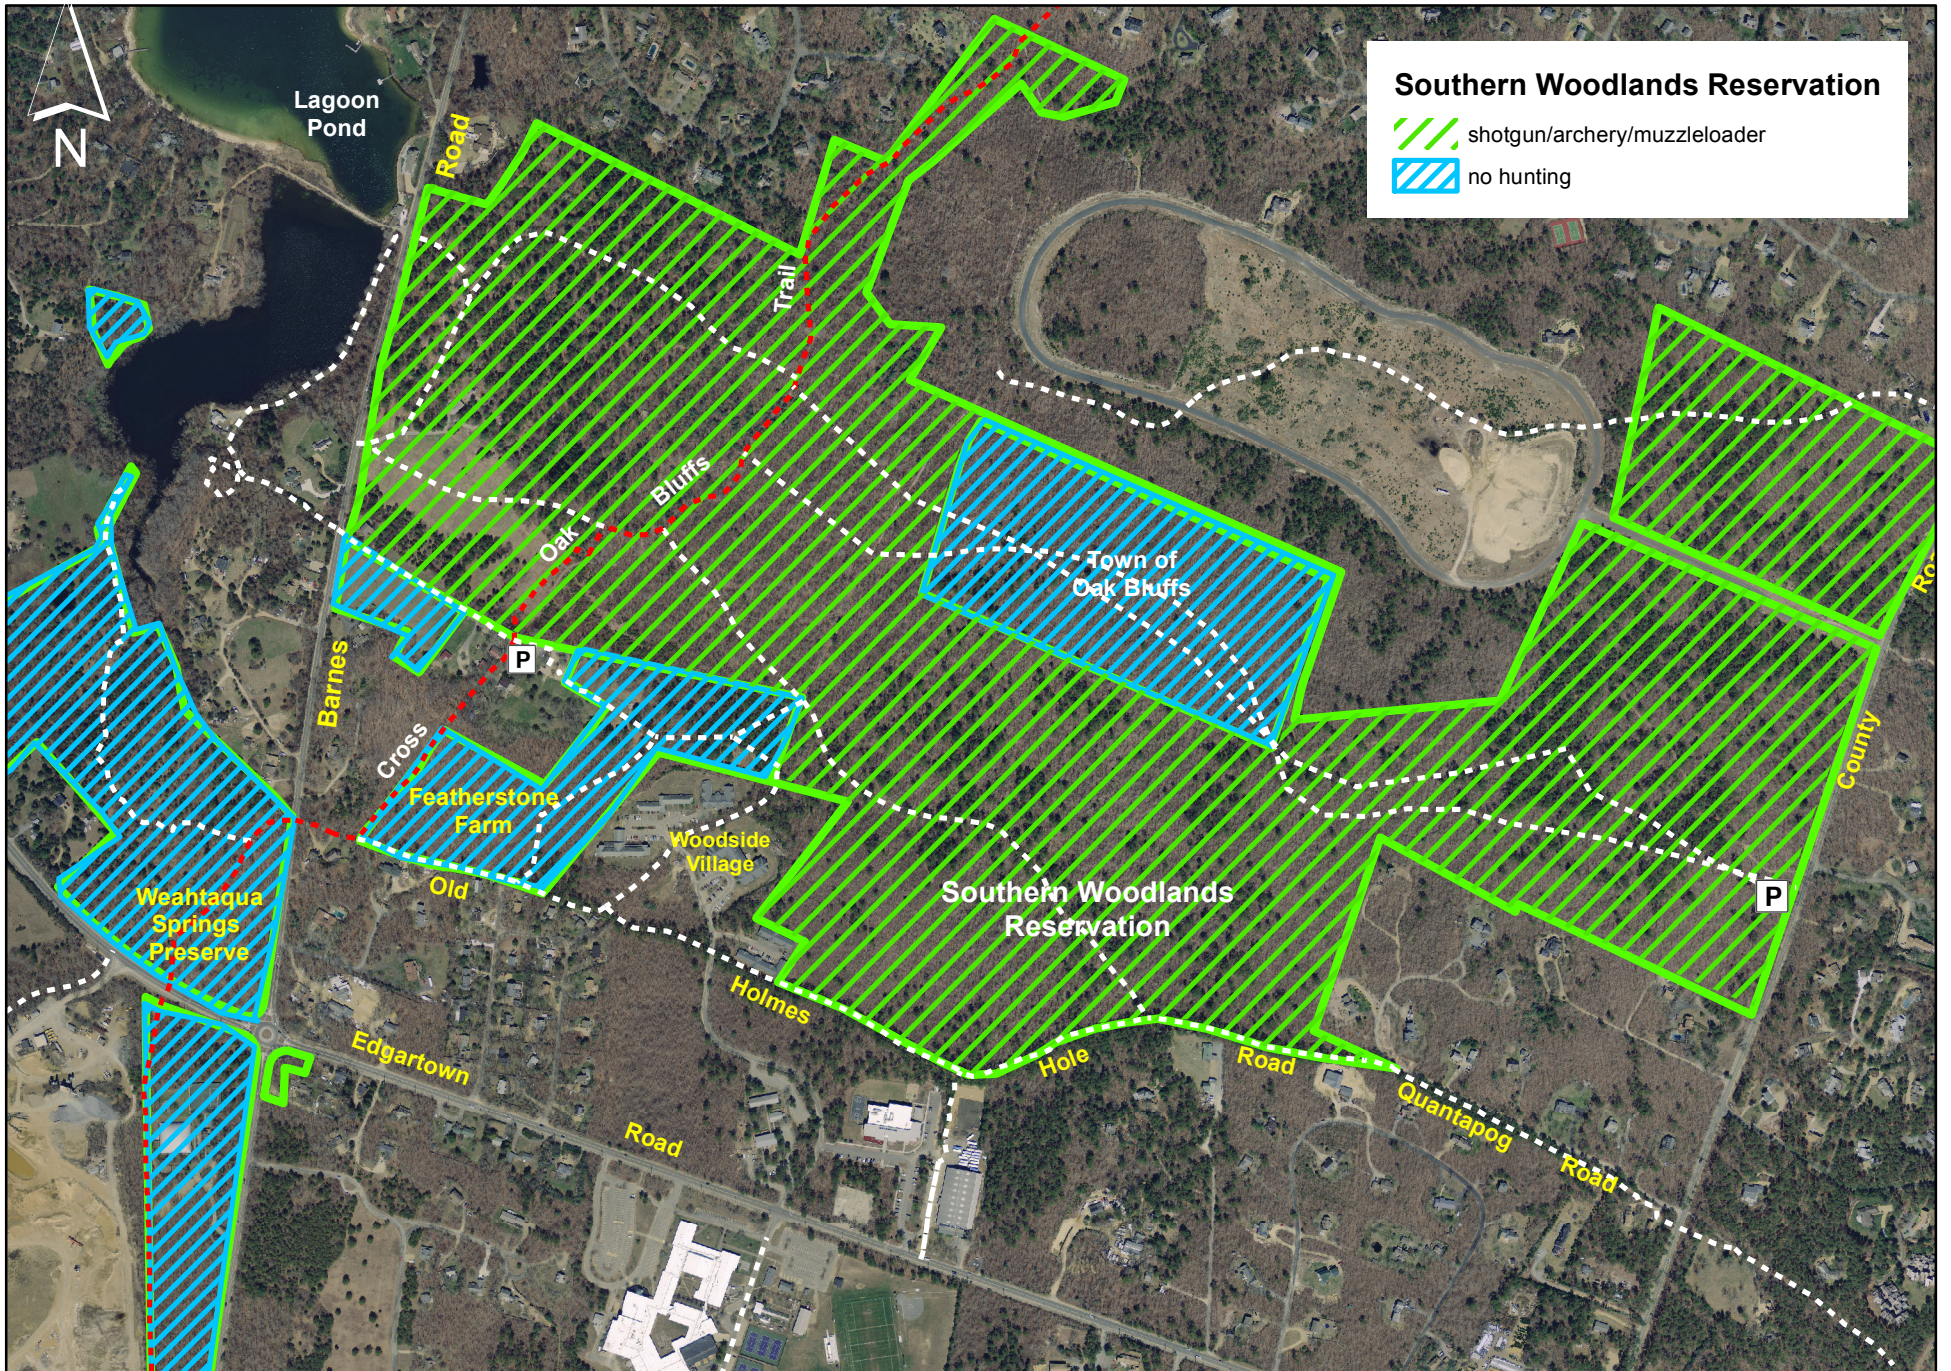

Featherstone Farm-Southern Woodlands Reservation-  
Weahtaqua Springs Preserve  
Oak Bluffs, Massachusetts 287.3 acres

0 325 650 1,300 Feet

map updated by land bank staff on 10-03-2017