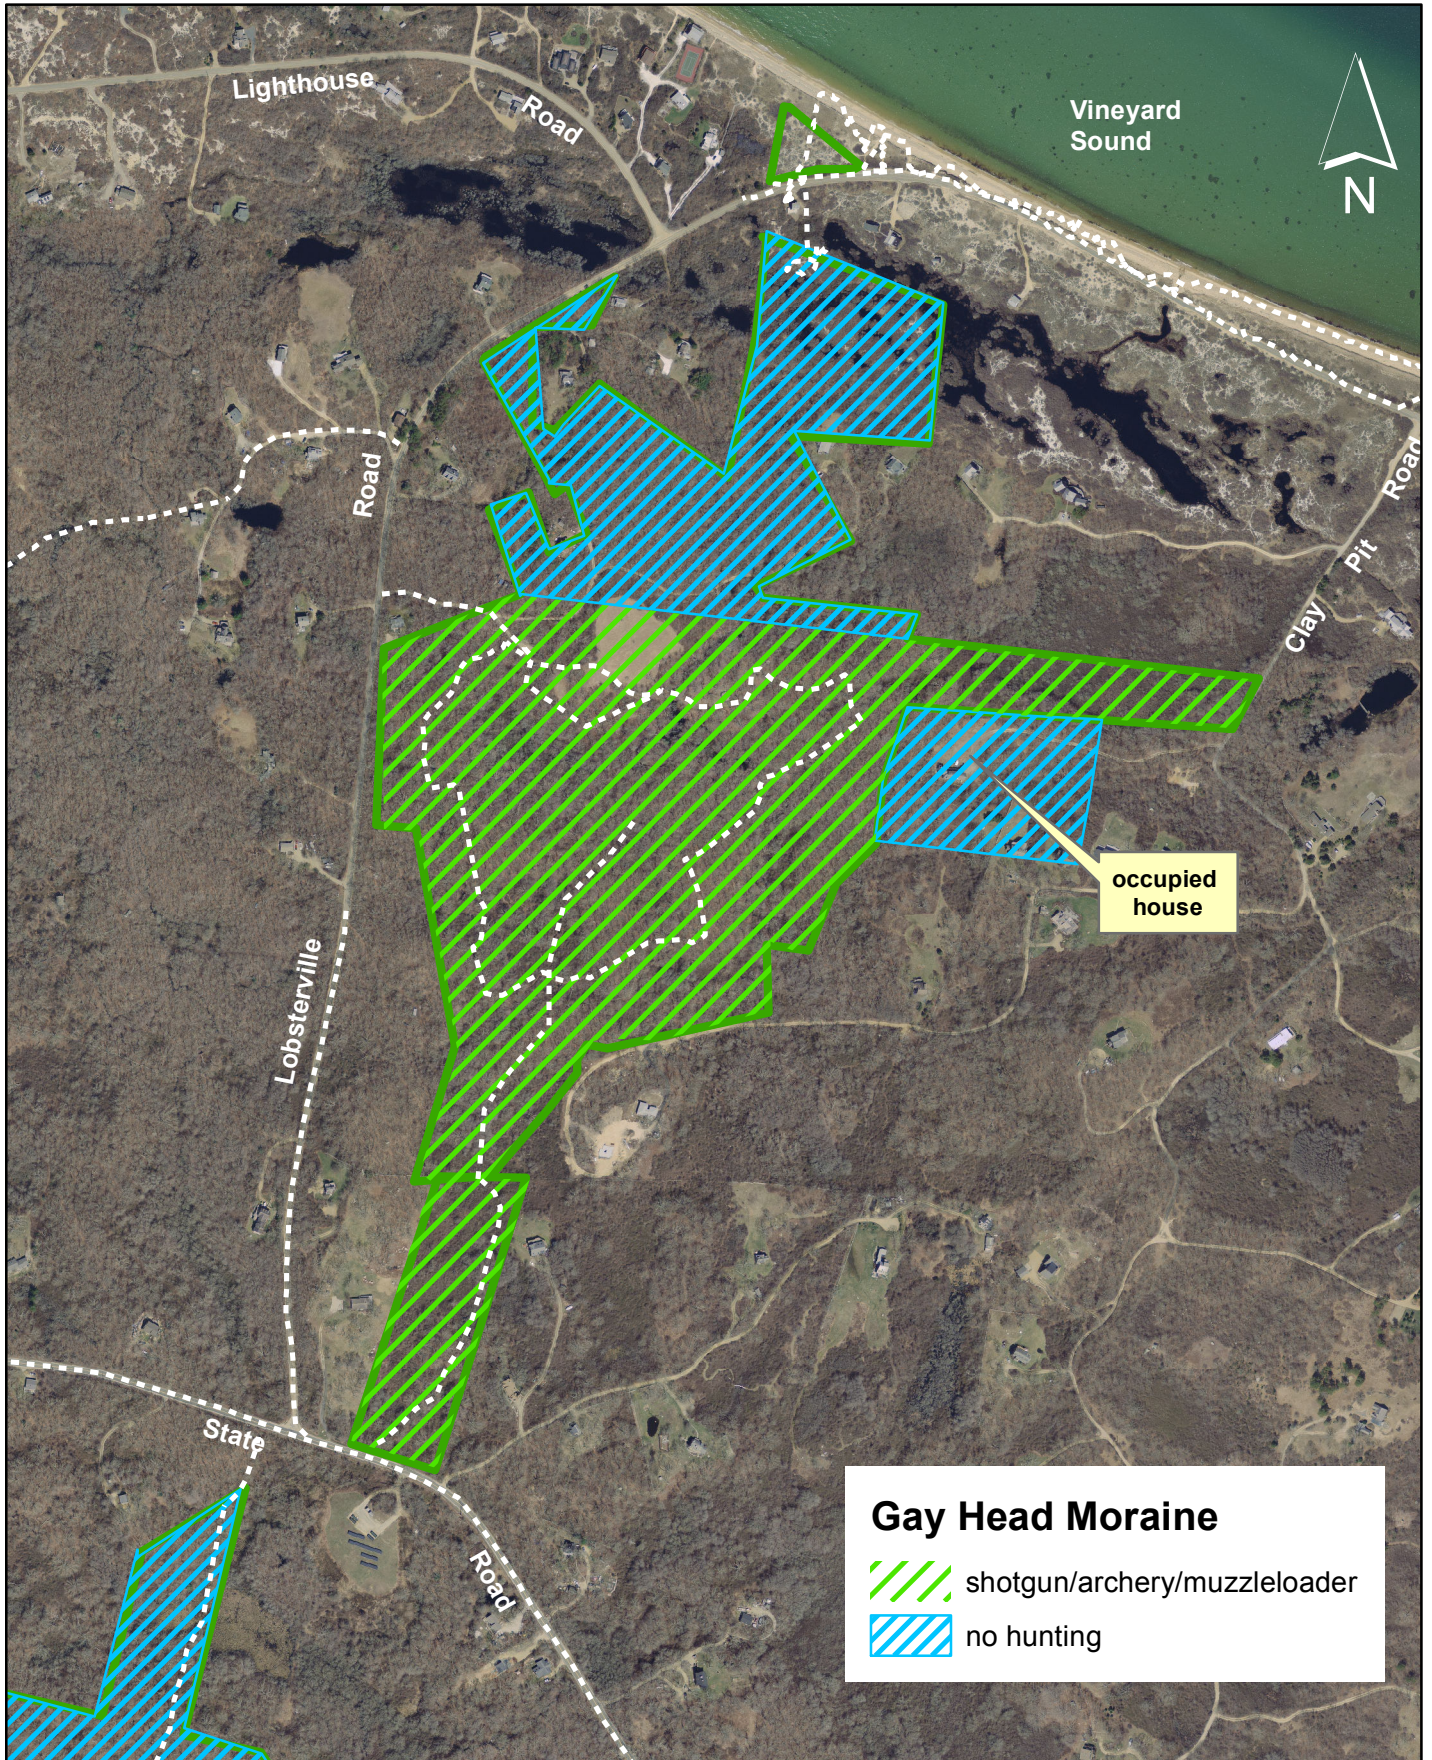

Gay Head Moraine Aquinnah, Massachusetts 103.2 acres

0 500 1,000 Feet

map updated by land bank staff on 09-12-2017