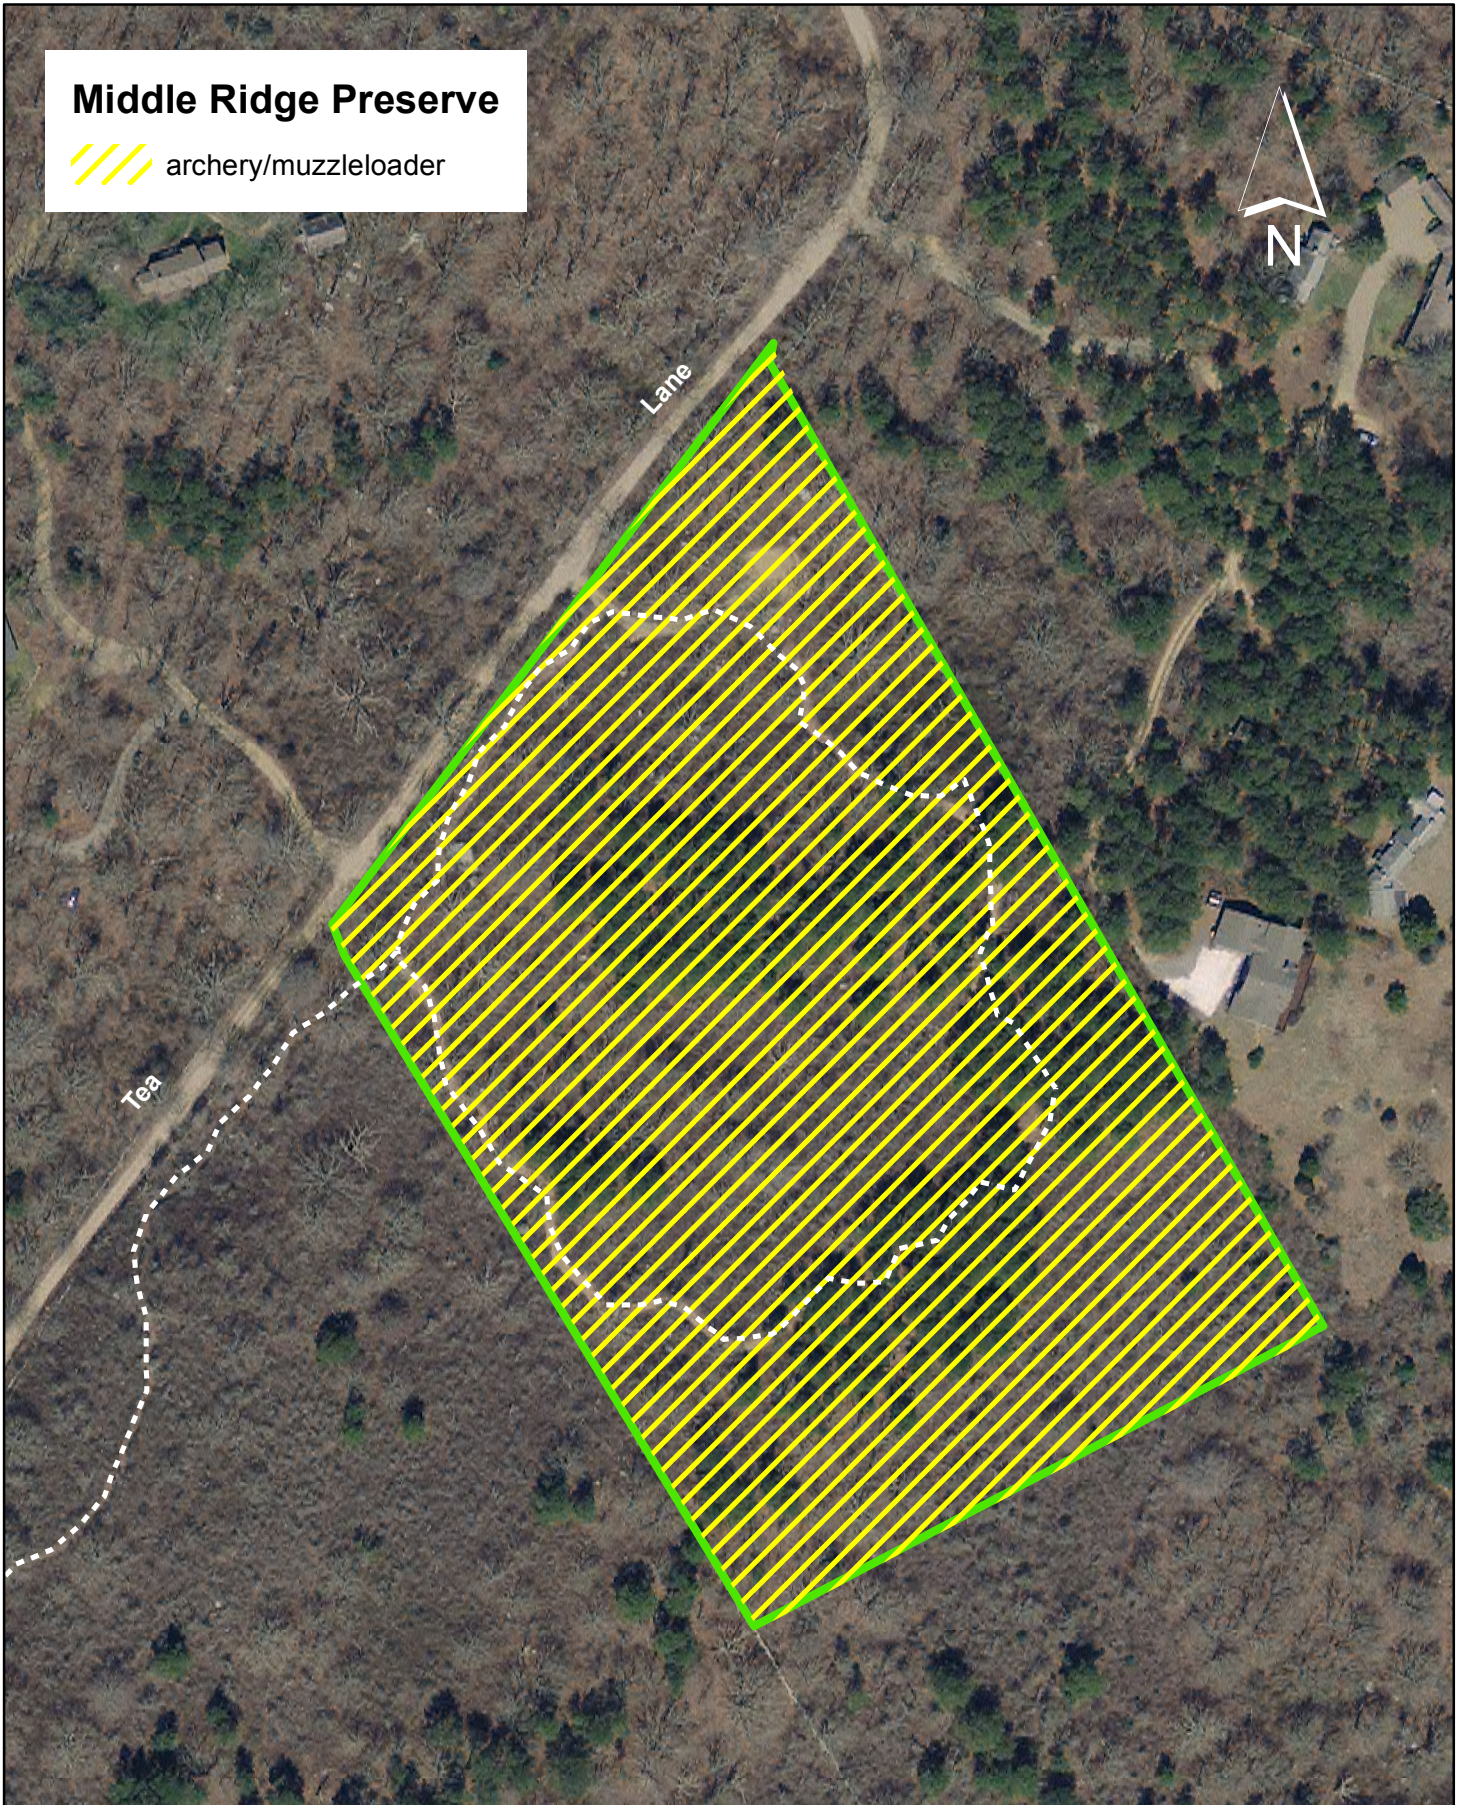

# Middle Ridge Preserve Chilmark, Massachusetts 7.0 acres

## Middle Ridge Preserve

 archery/muzzleloader

0 125 250 Feet

Map created by land bank staff on 09-19-2017