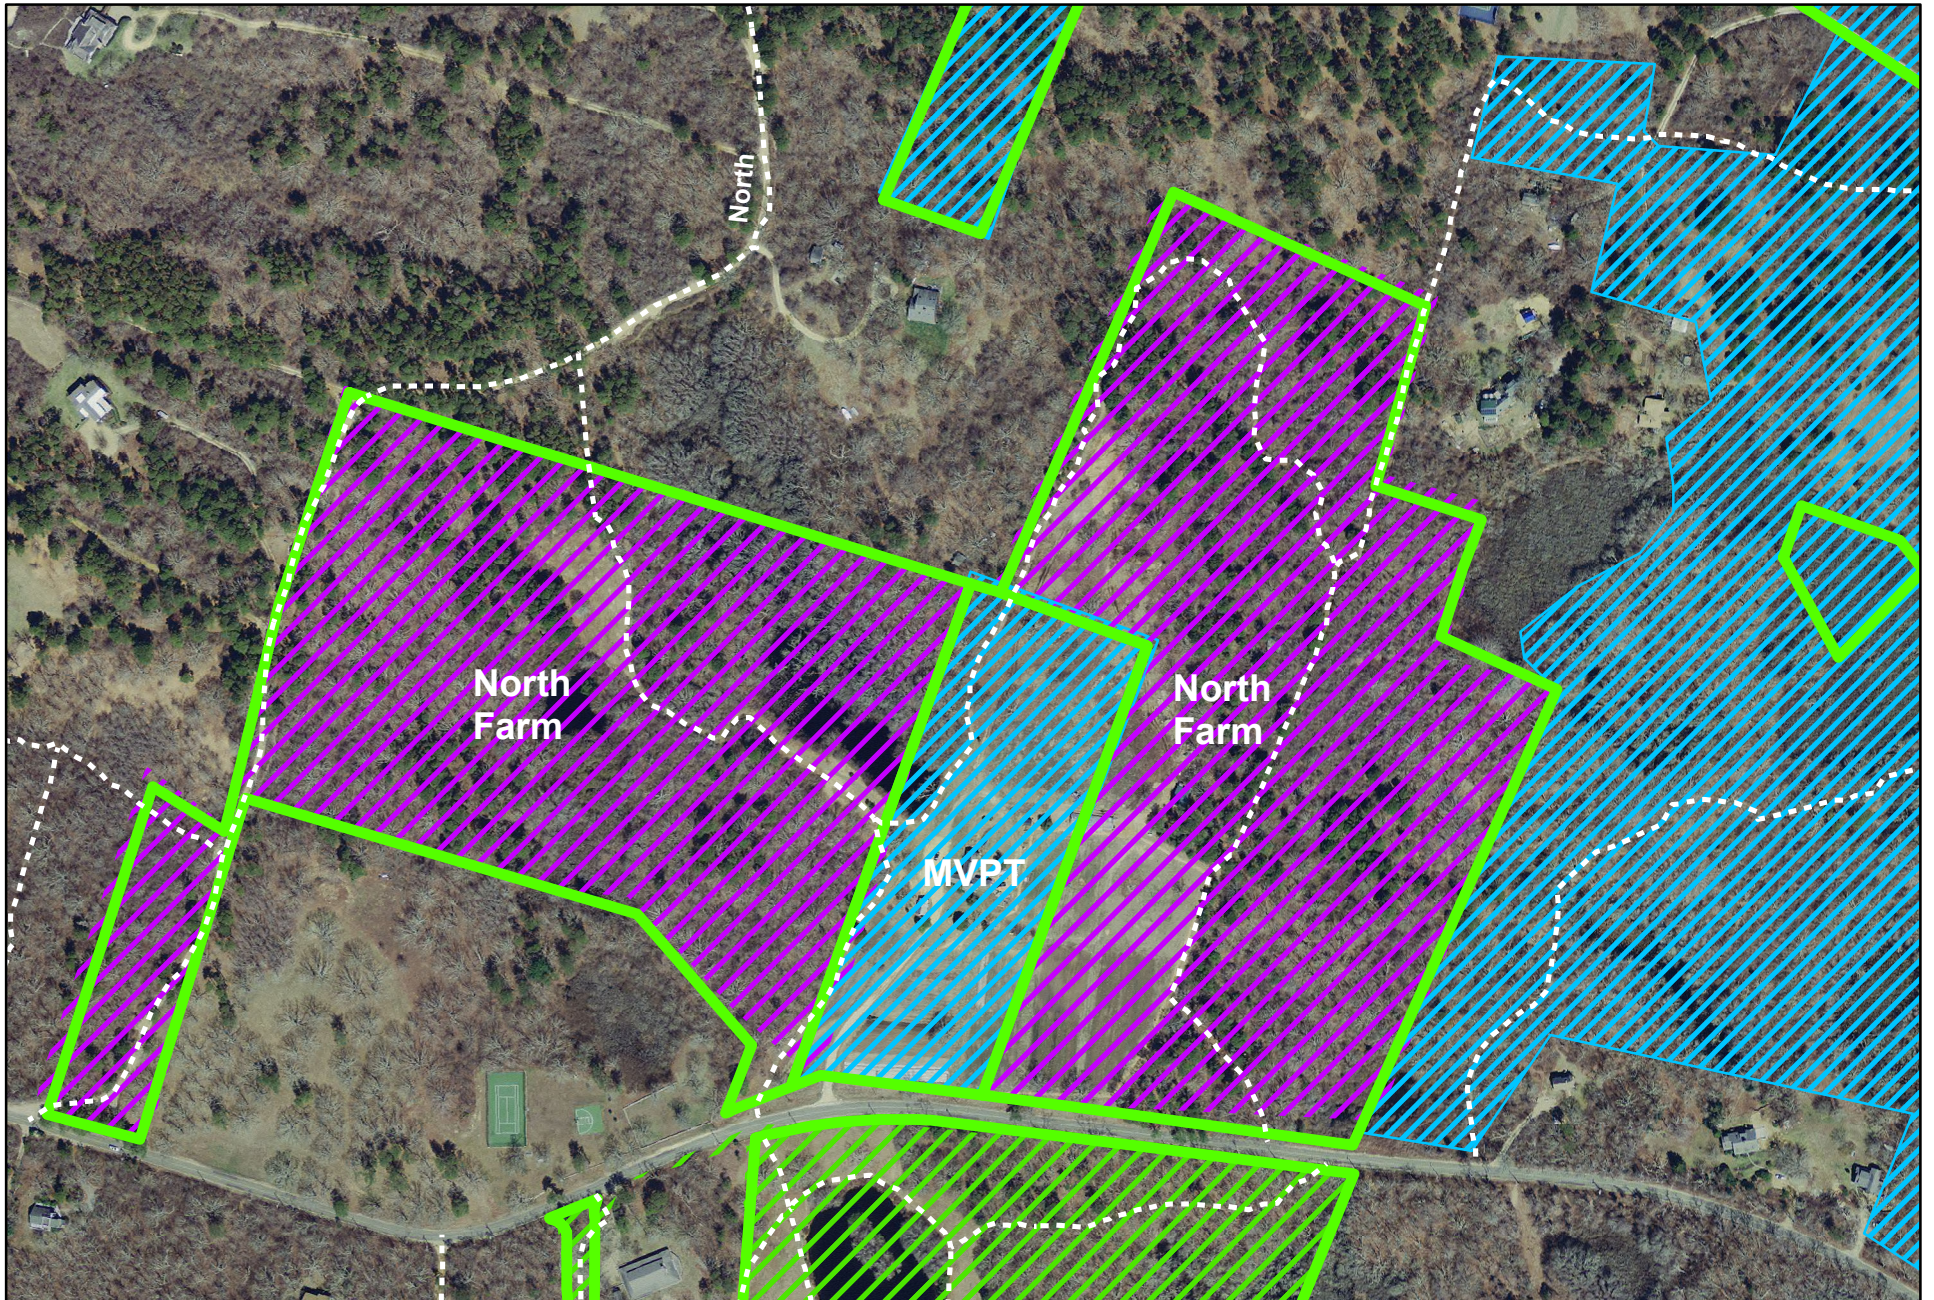

**North Farm**  
**Edgartown, Massachusetts 40 +/- acres**

0 200 400 Feet

Map revised by staff on 10-06-2017