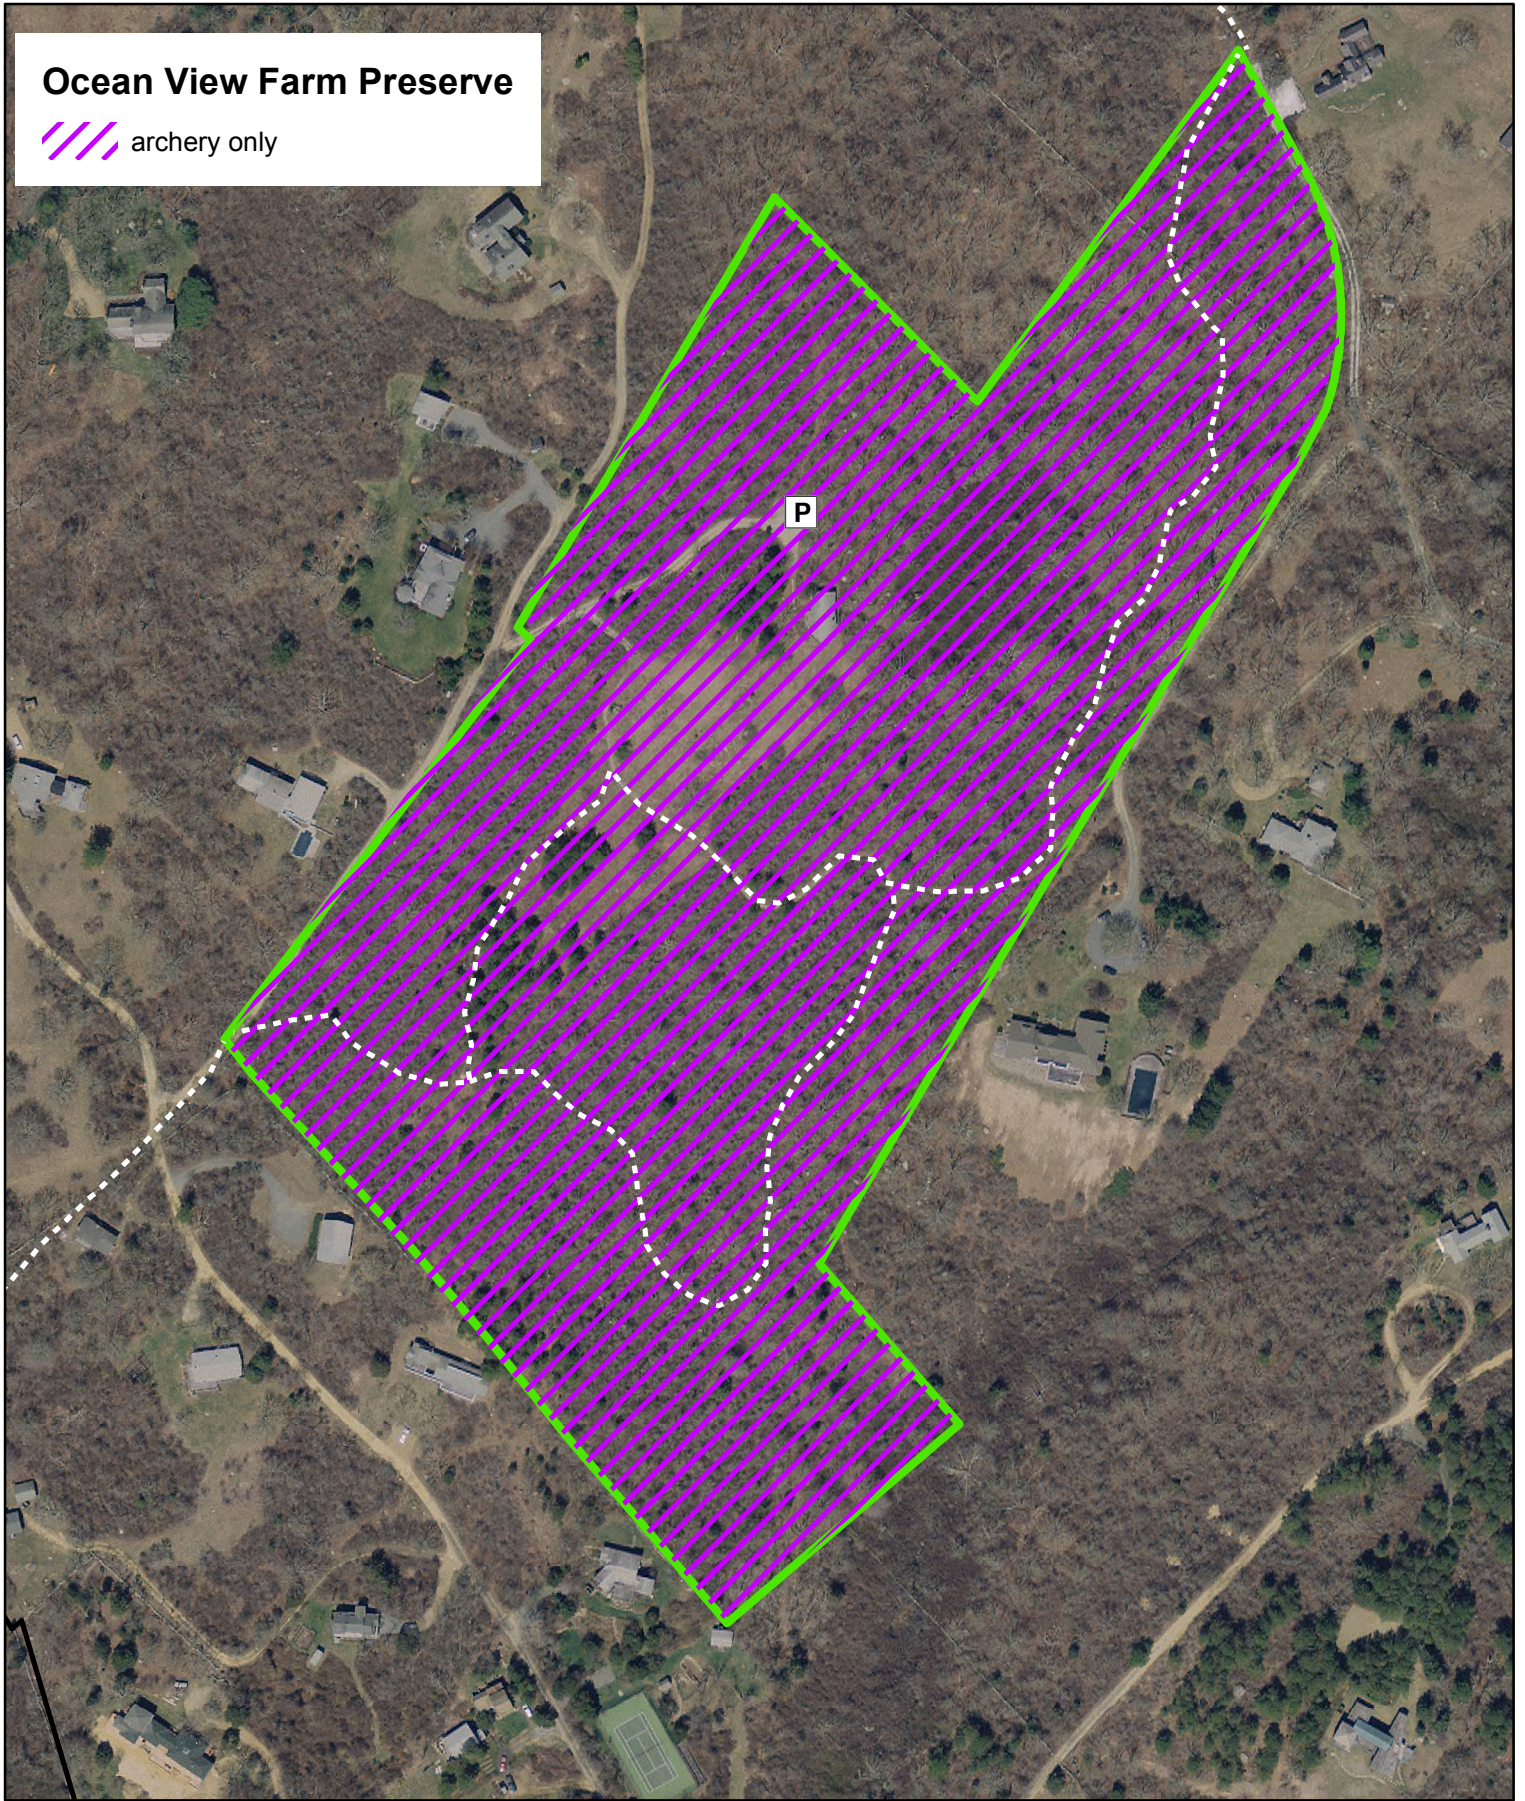

Ocean View Farm Preserve Chilmark, Massachusetts 21.0 acres

Ocean View Farm Preserve

 archery only

0 100 200 400 Feet

map updated by land bank staff on 09-19-2017