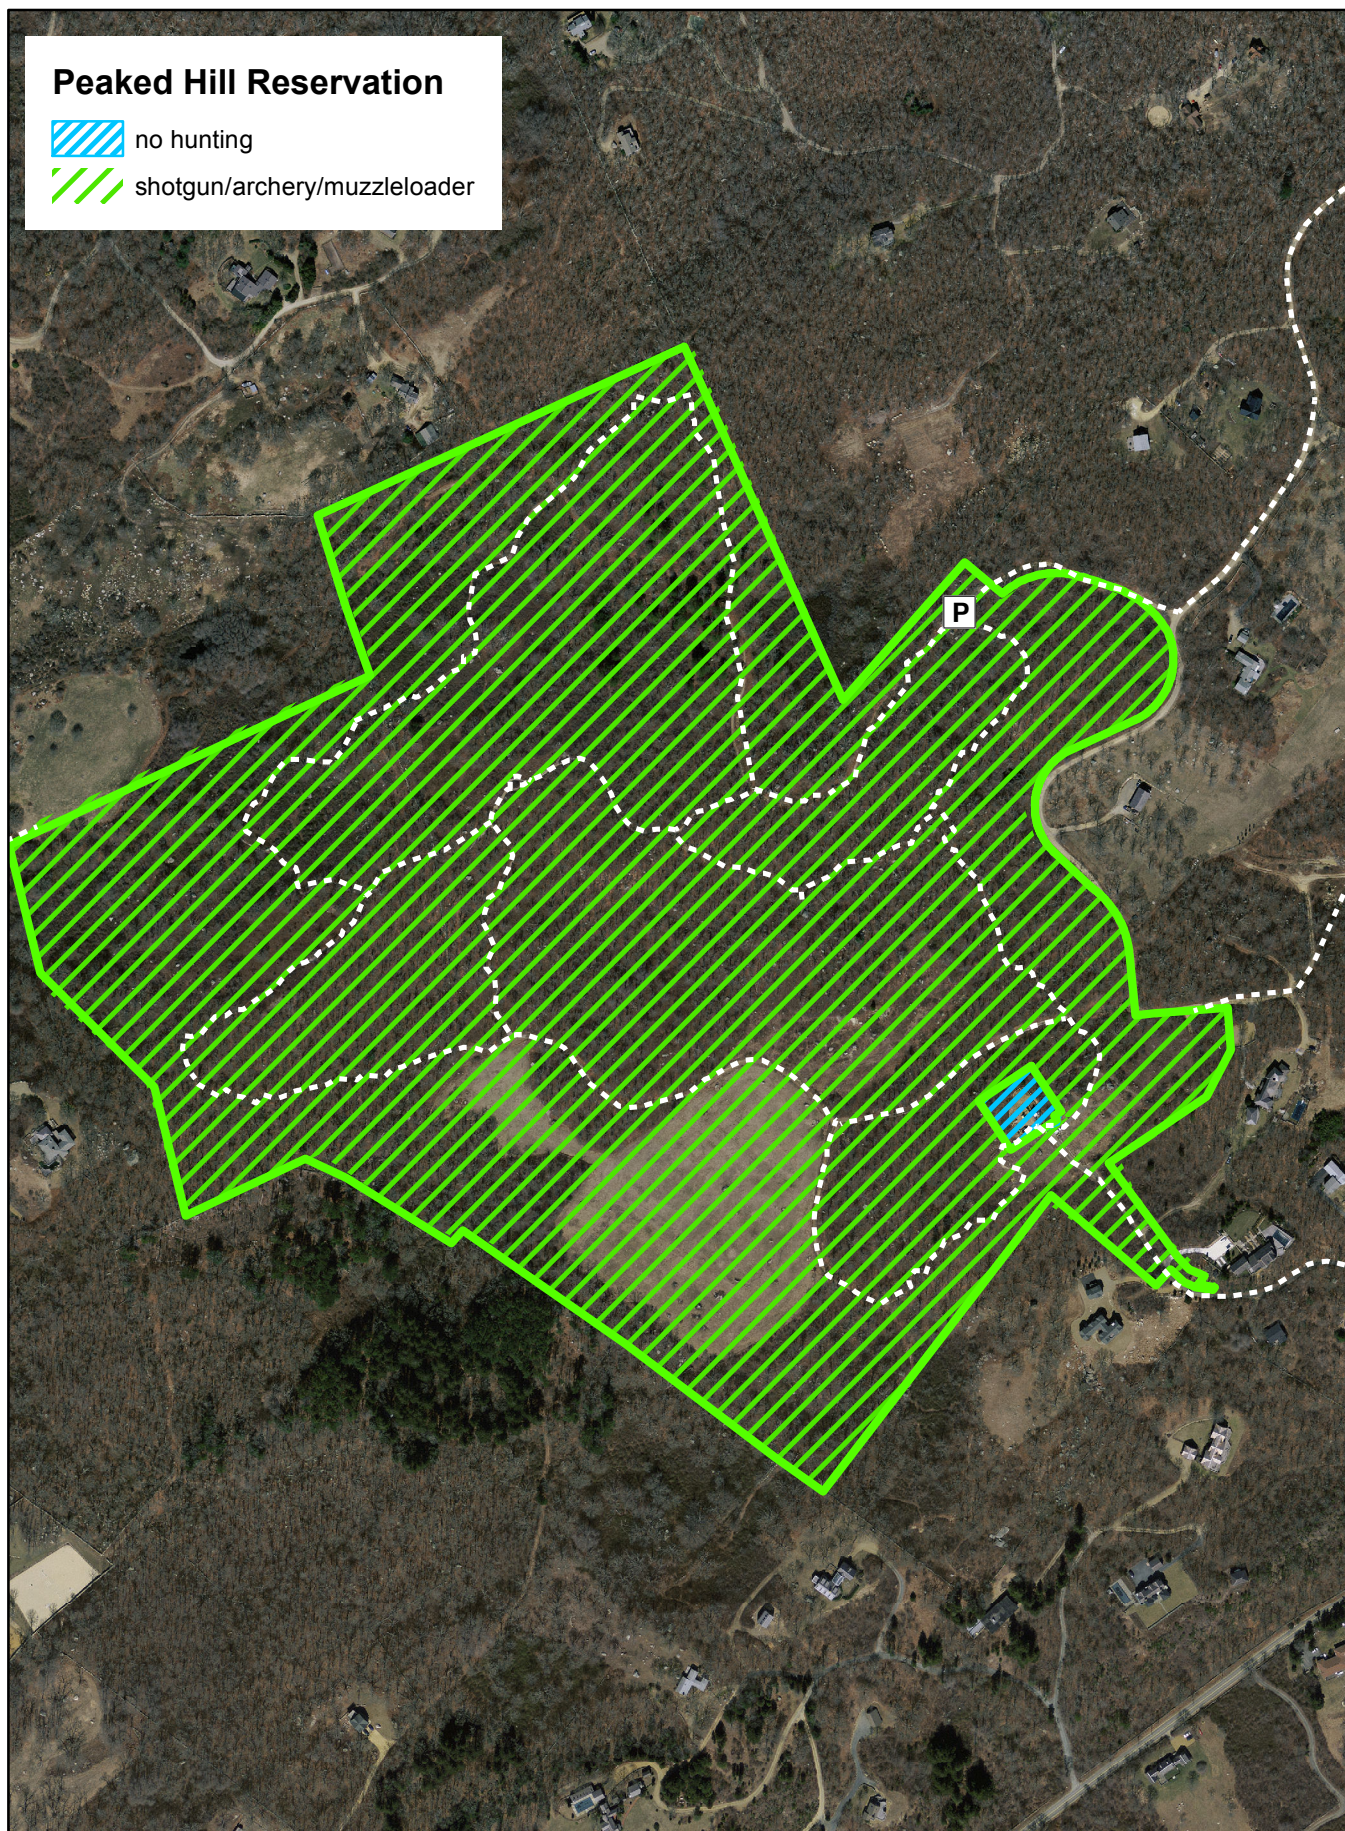

Peaked Hill Reservation, Chilmark MA Hunting Map, 90 acres

Peaked Hill Reservation

-  no hunting
-  shotgun/archery/muzzleloader

0 500 1,000 Feet

map created by staff on 10-12-2017