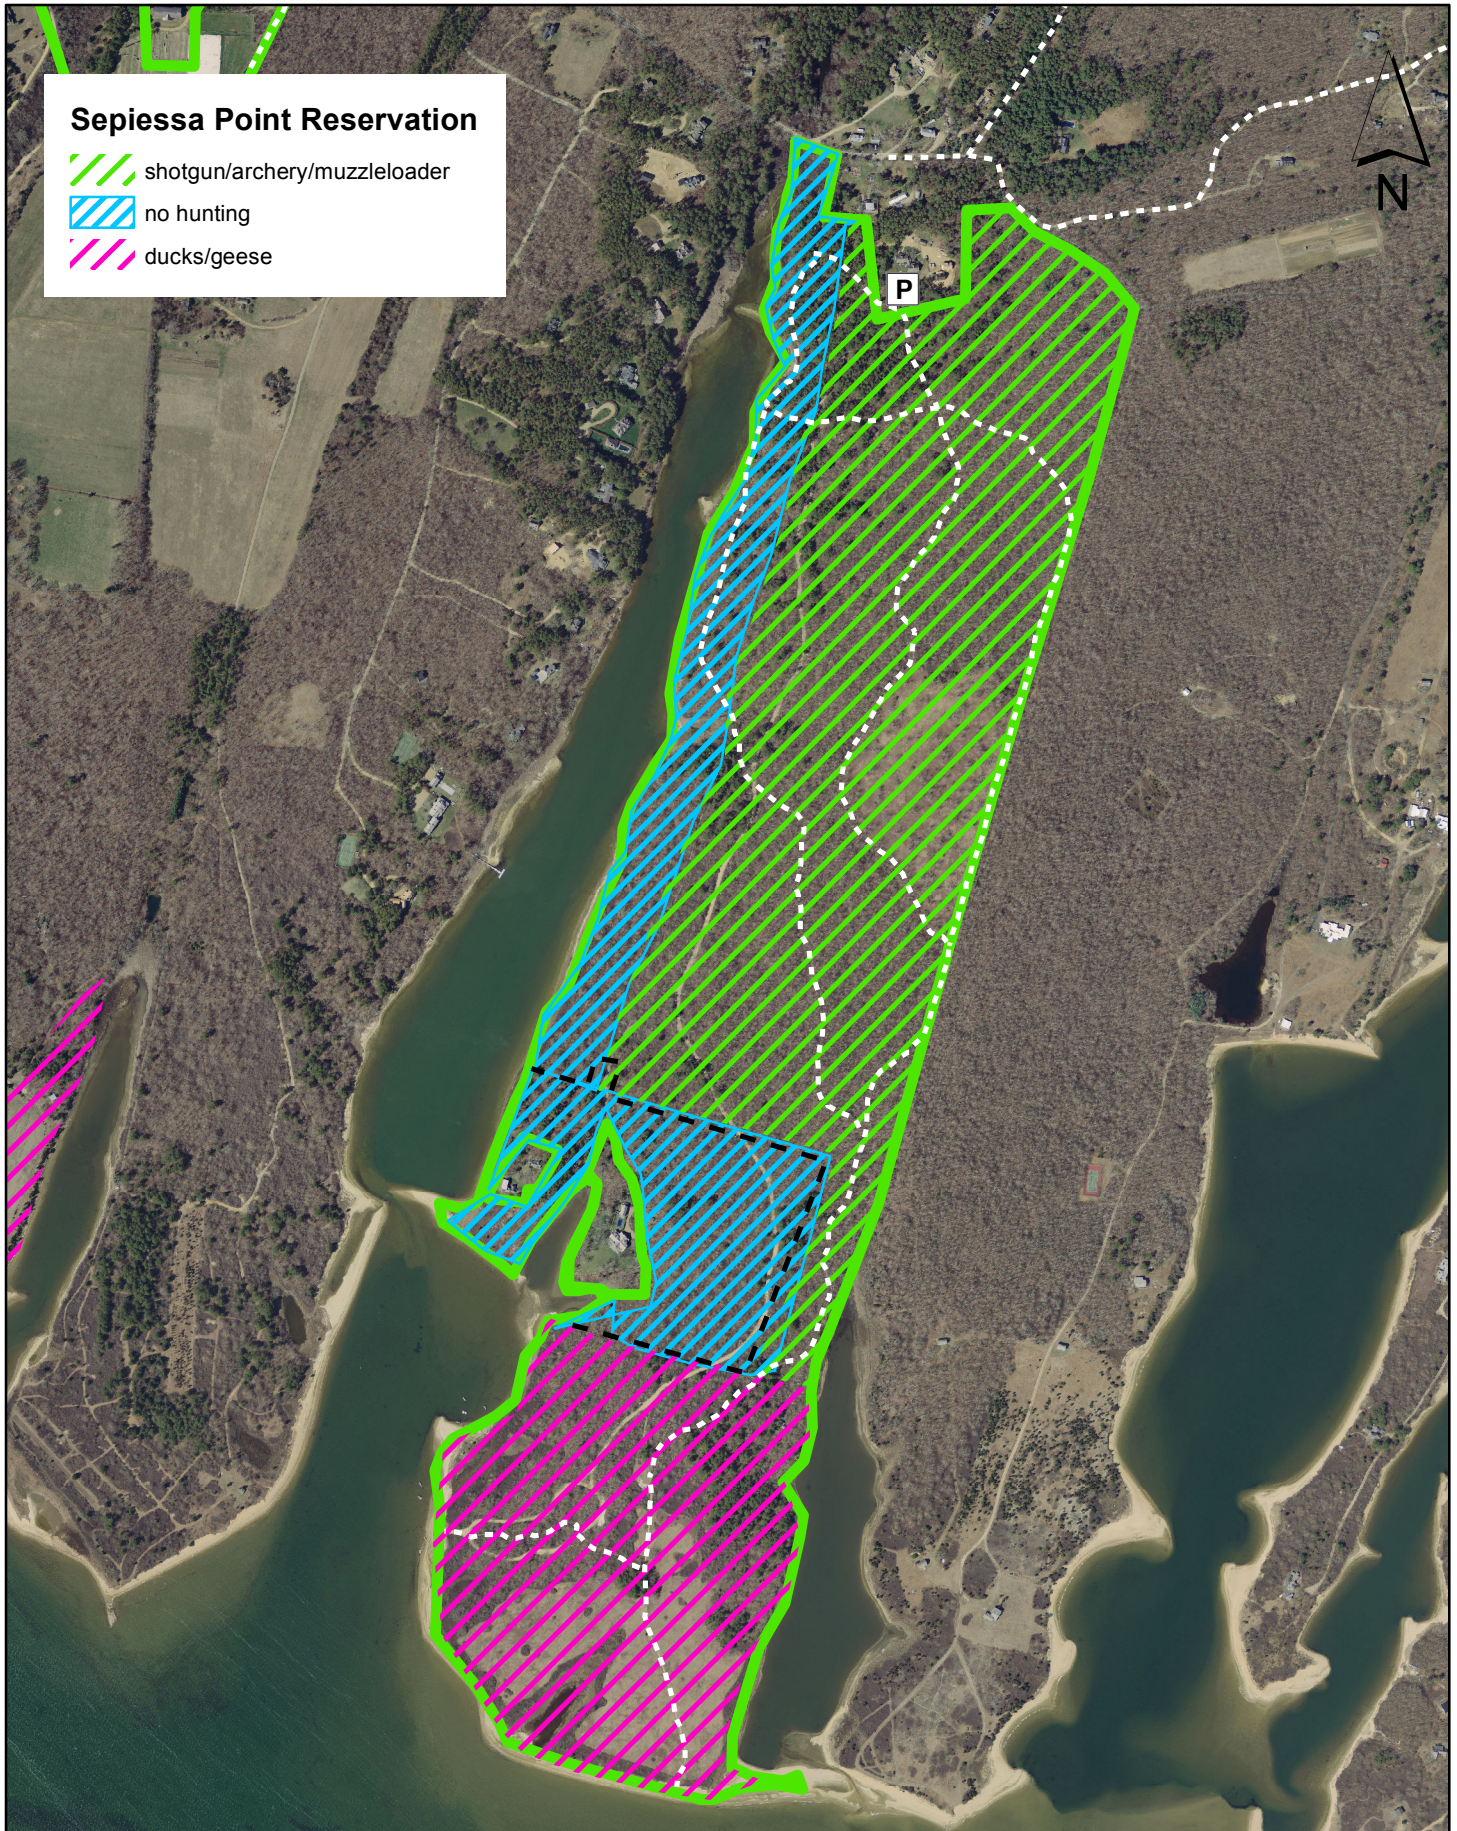

Sepiessa Point Reservation West Tisbury, Massachusetts 173.7 acres, Hunting Map

0 500 1,000 Feet

map edited by land bank staff 09-21-2017