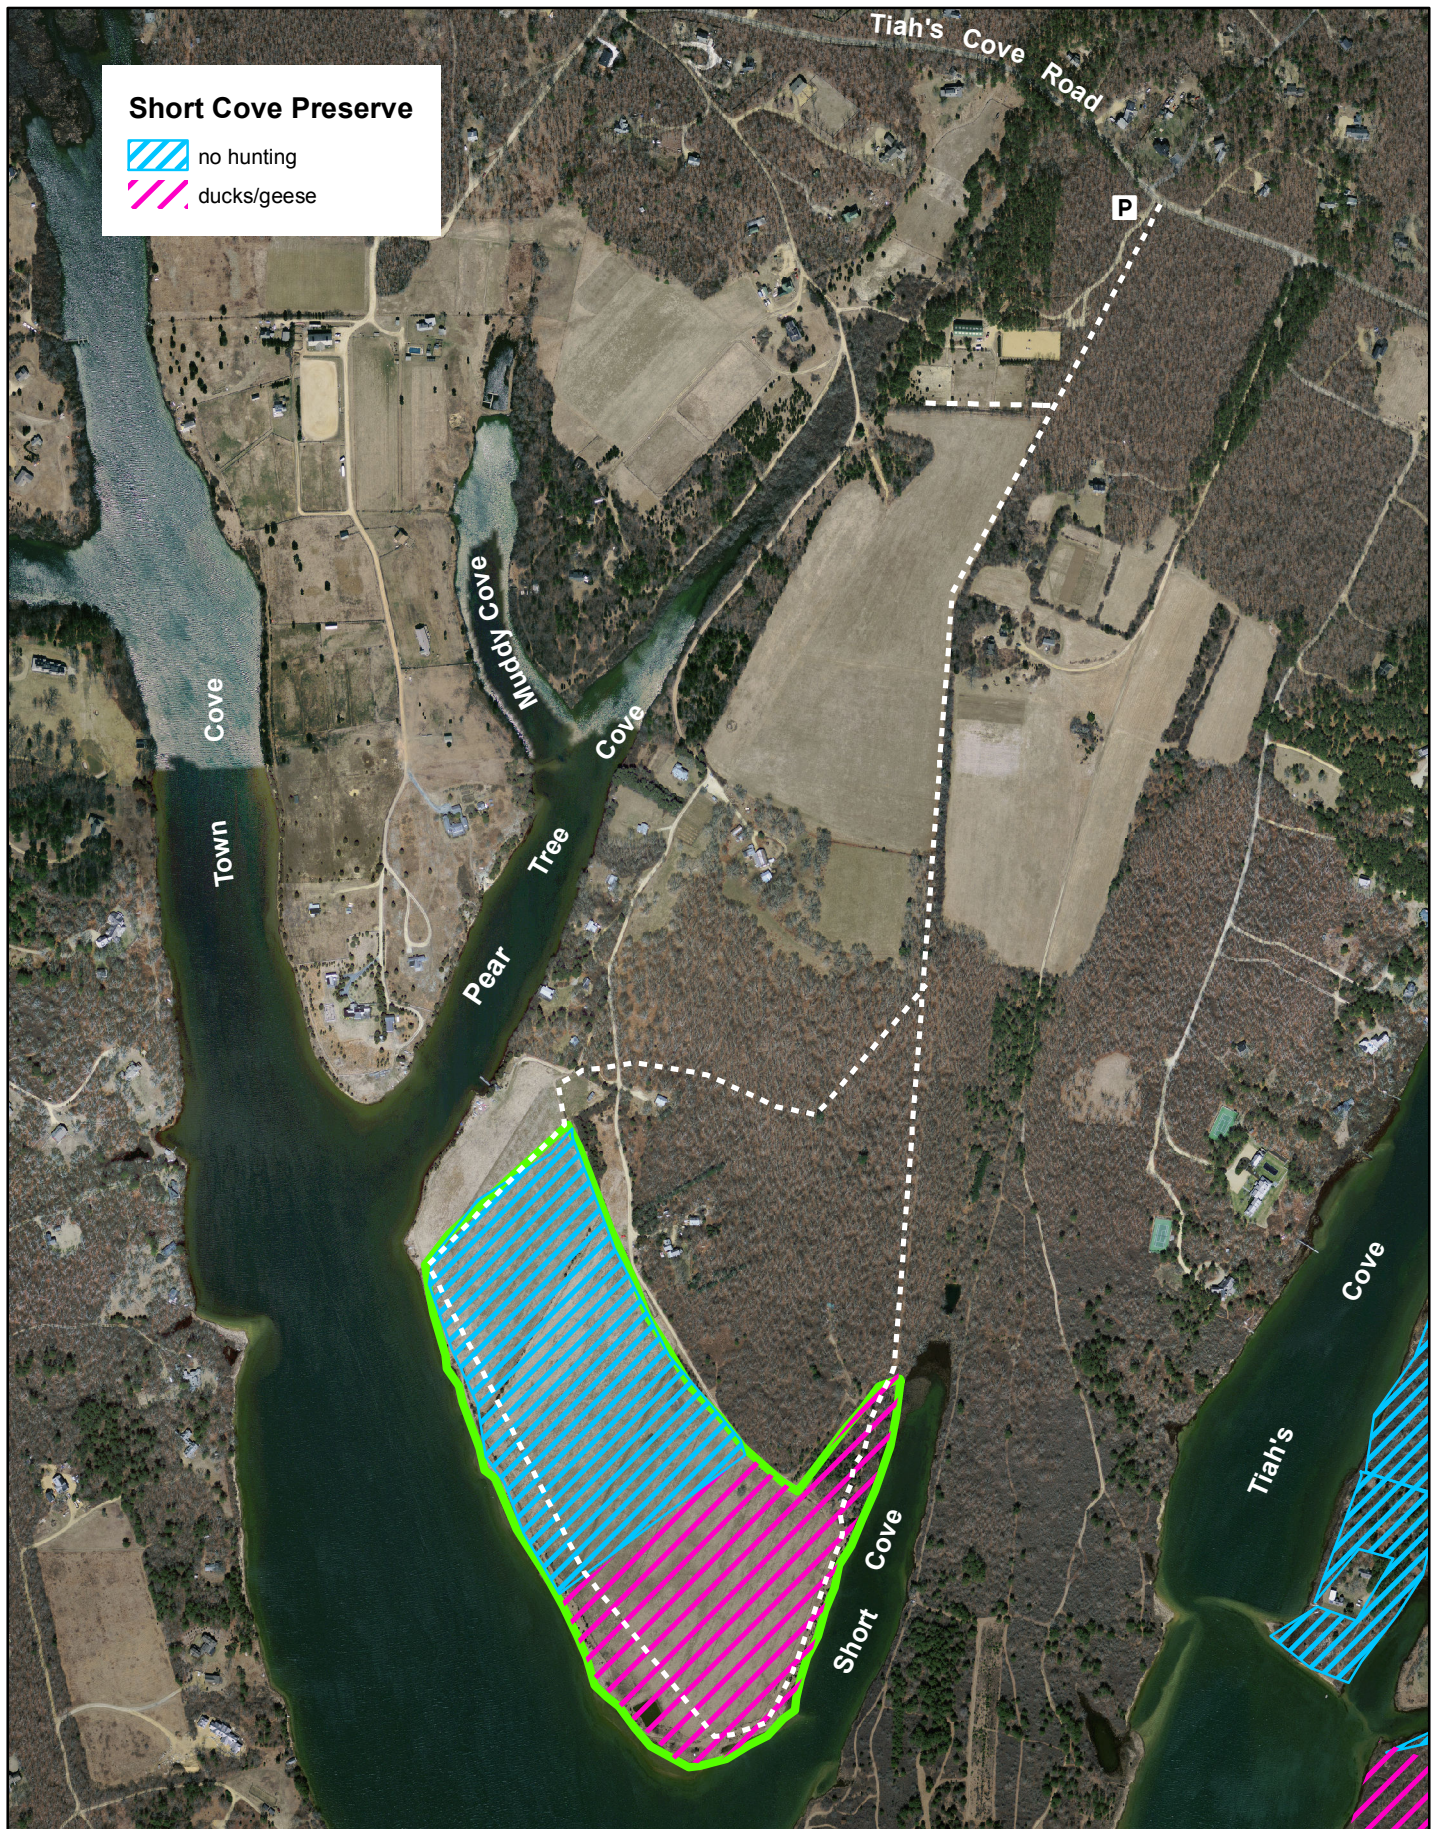

Short Cove Preserve West Tisbury, Massachusetts 56.2 acres

Note: Map prepared by the Martha's Vineyard Land Bank for planning purposes only. The land bank is not responsible for end-users interpretation of the map.