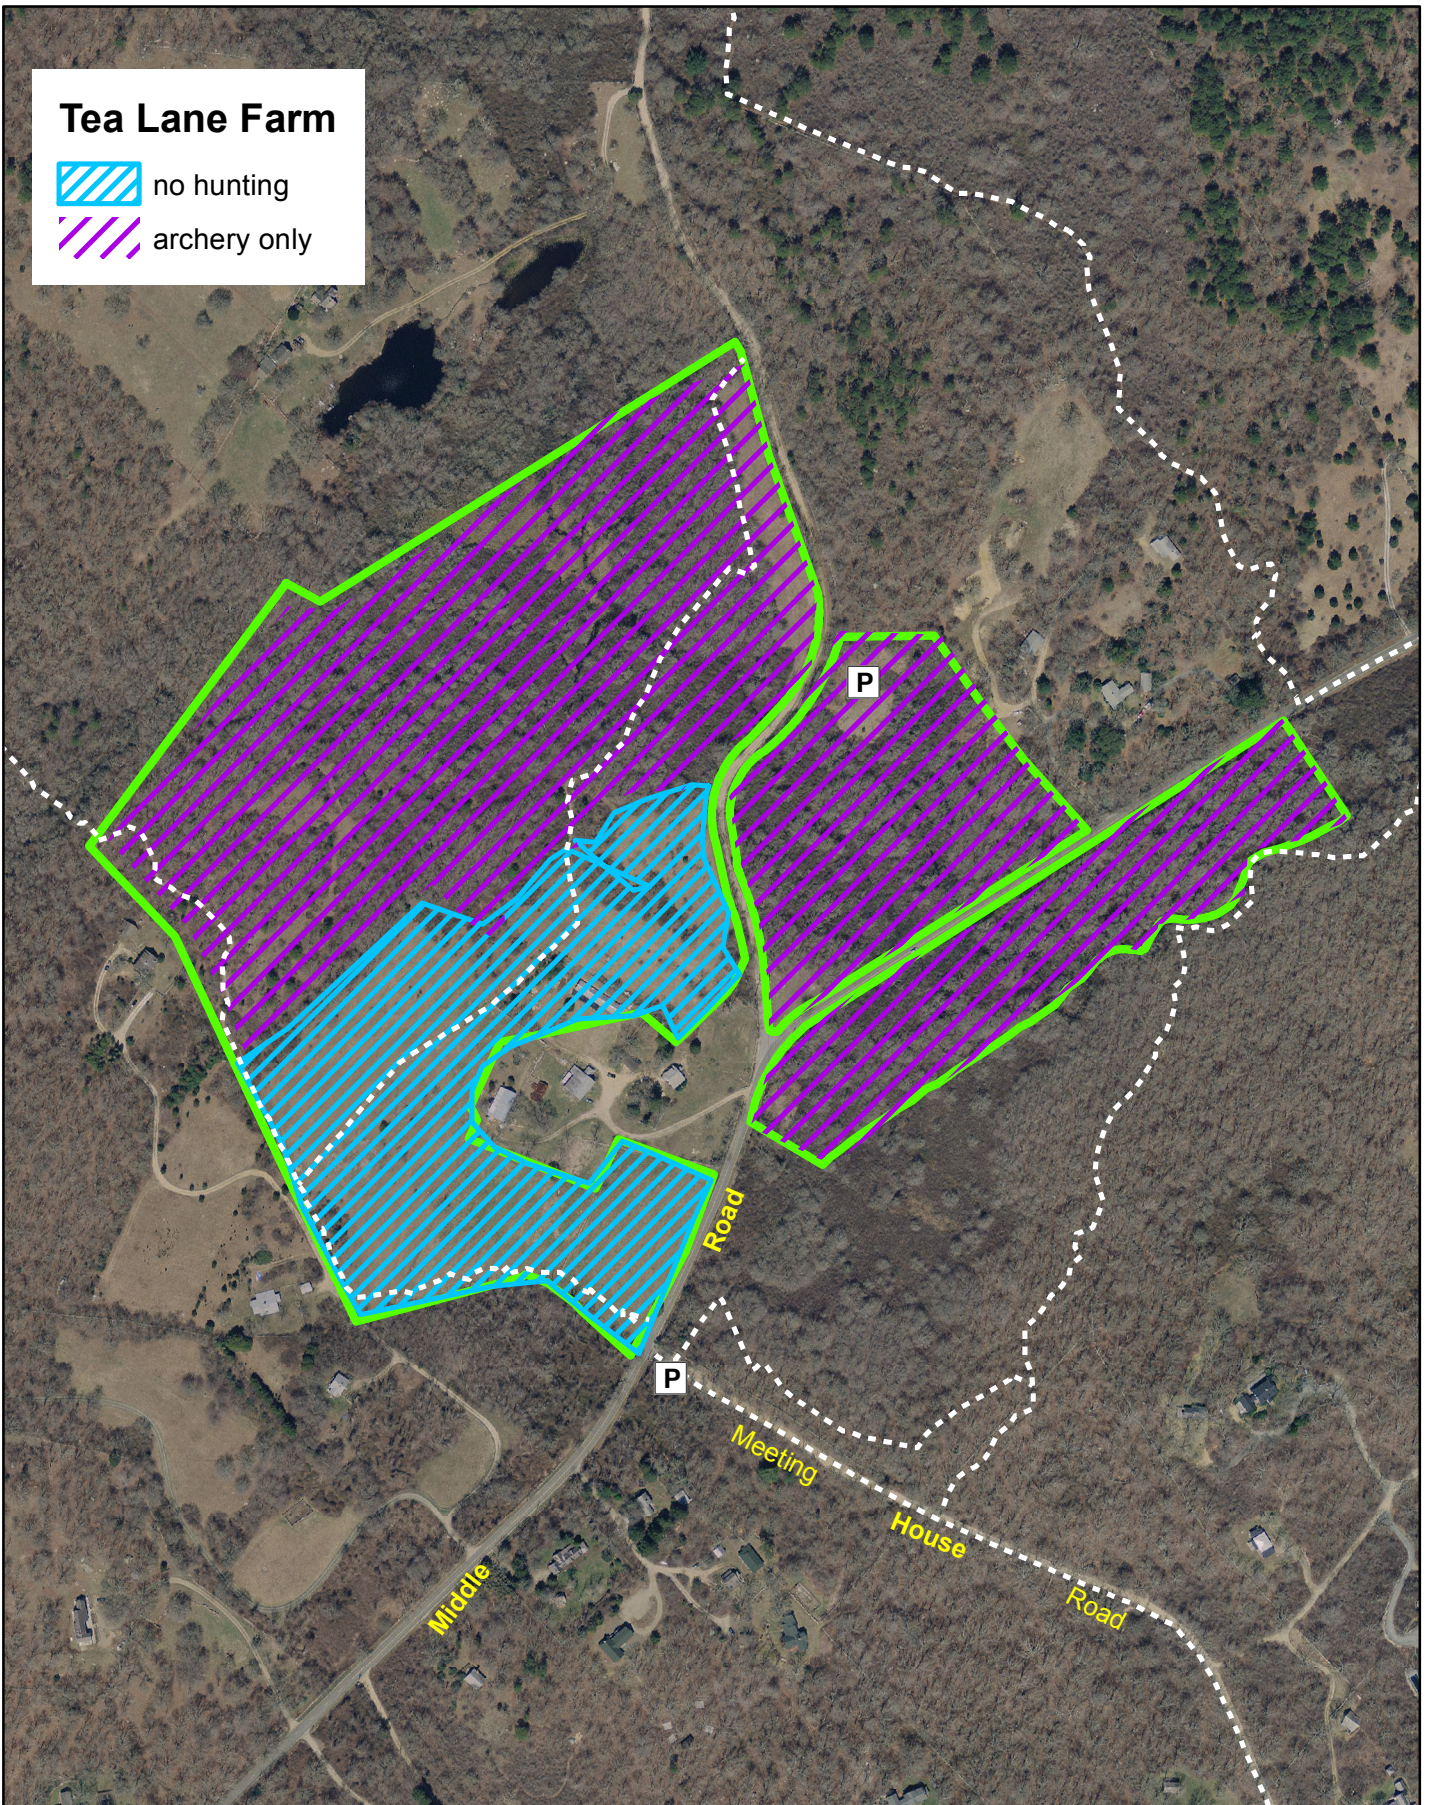

Tea Lane Farm 50.0 acres Chilmark, MA

0 450 900 Feet

edited by land bank staff on 10-03-2017