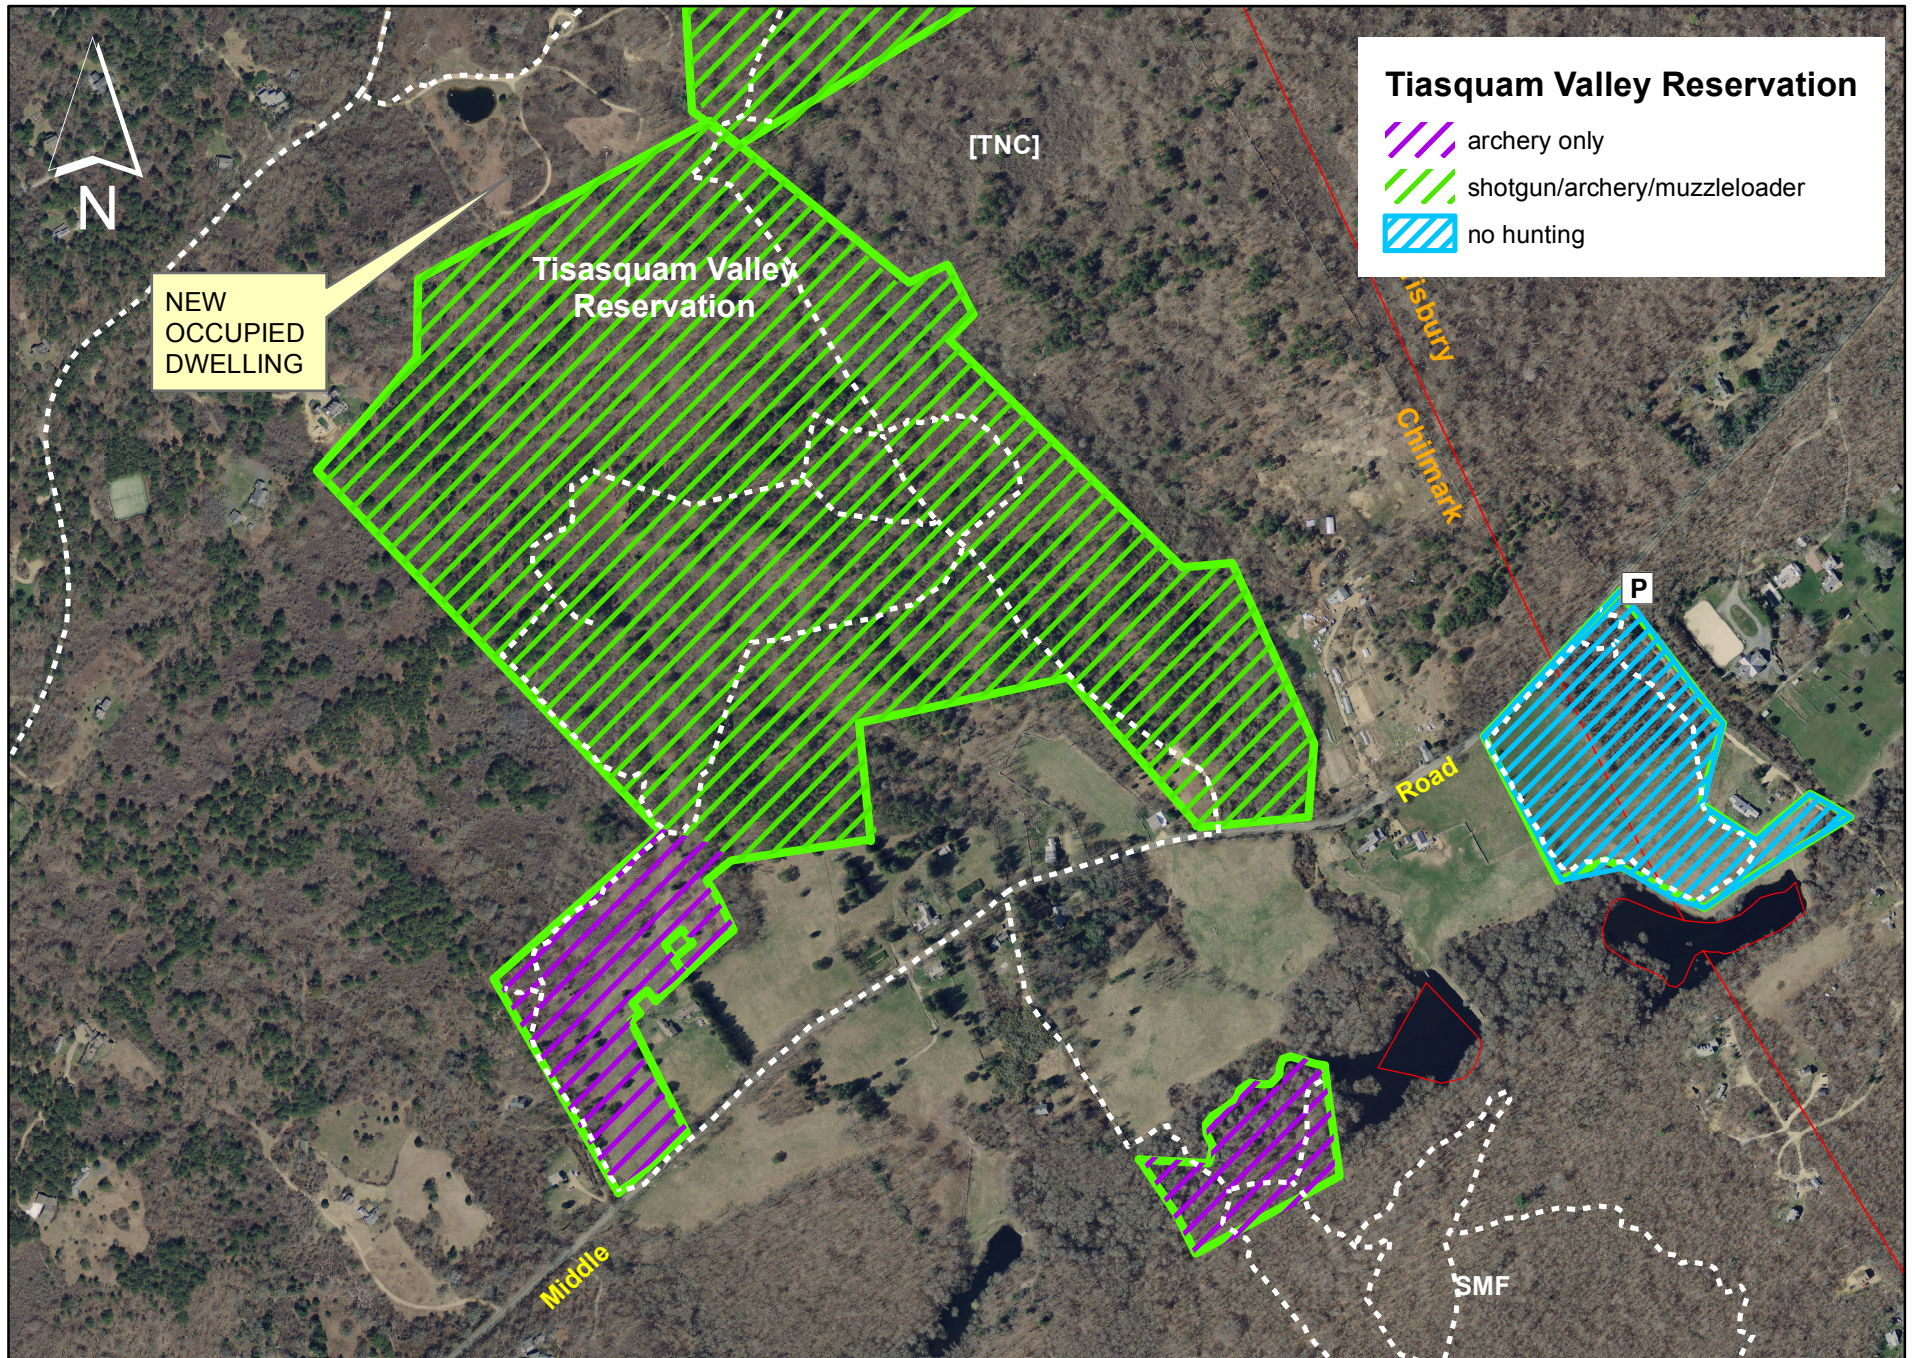

Tiasquam Valley Reservation Chilmark & West Tisbury, Massachusetts 109.4 acres, Hunting Map

map edited by MVLBC on 09-21-17