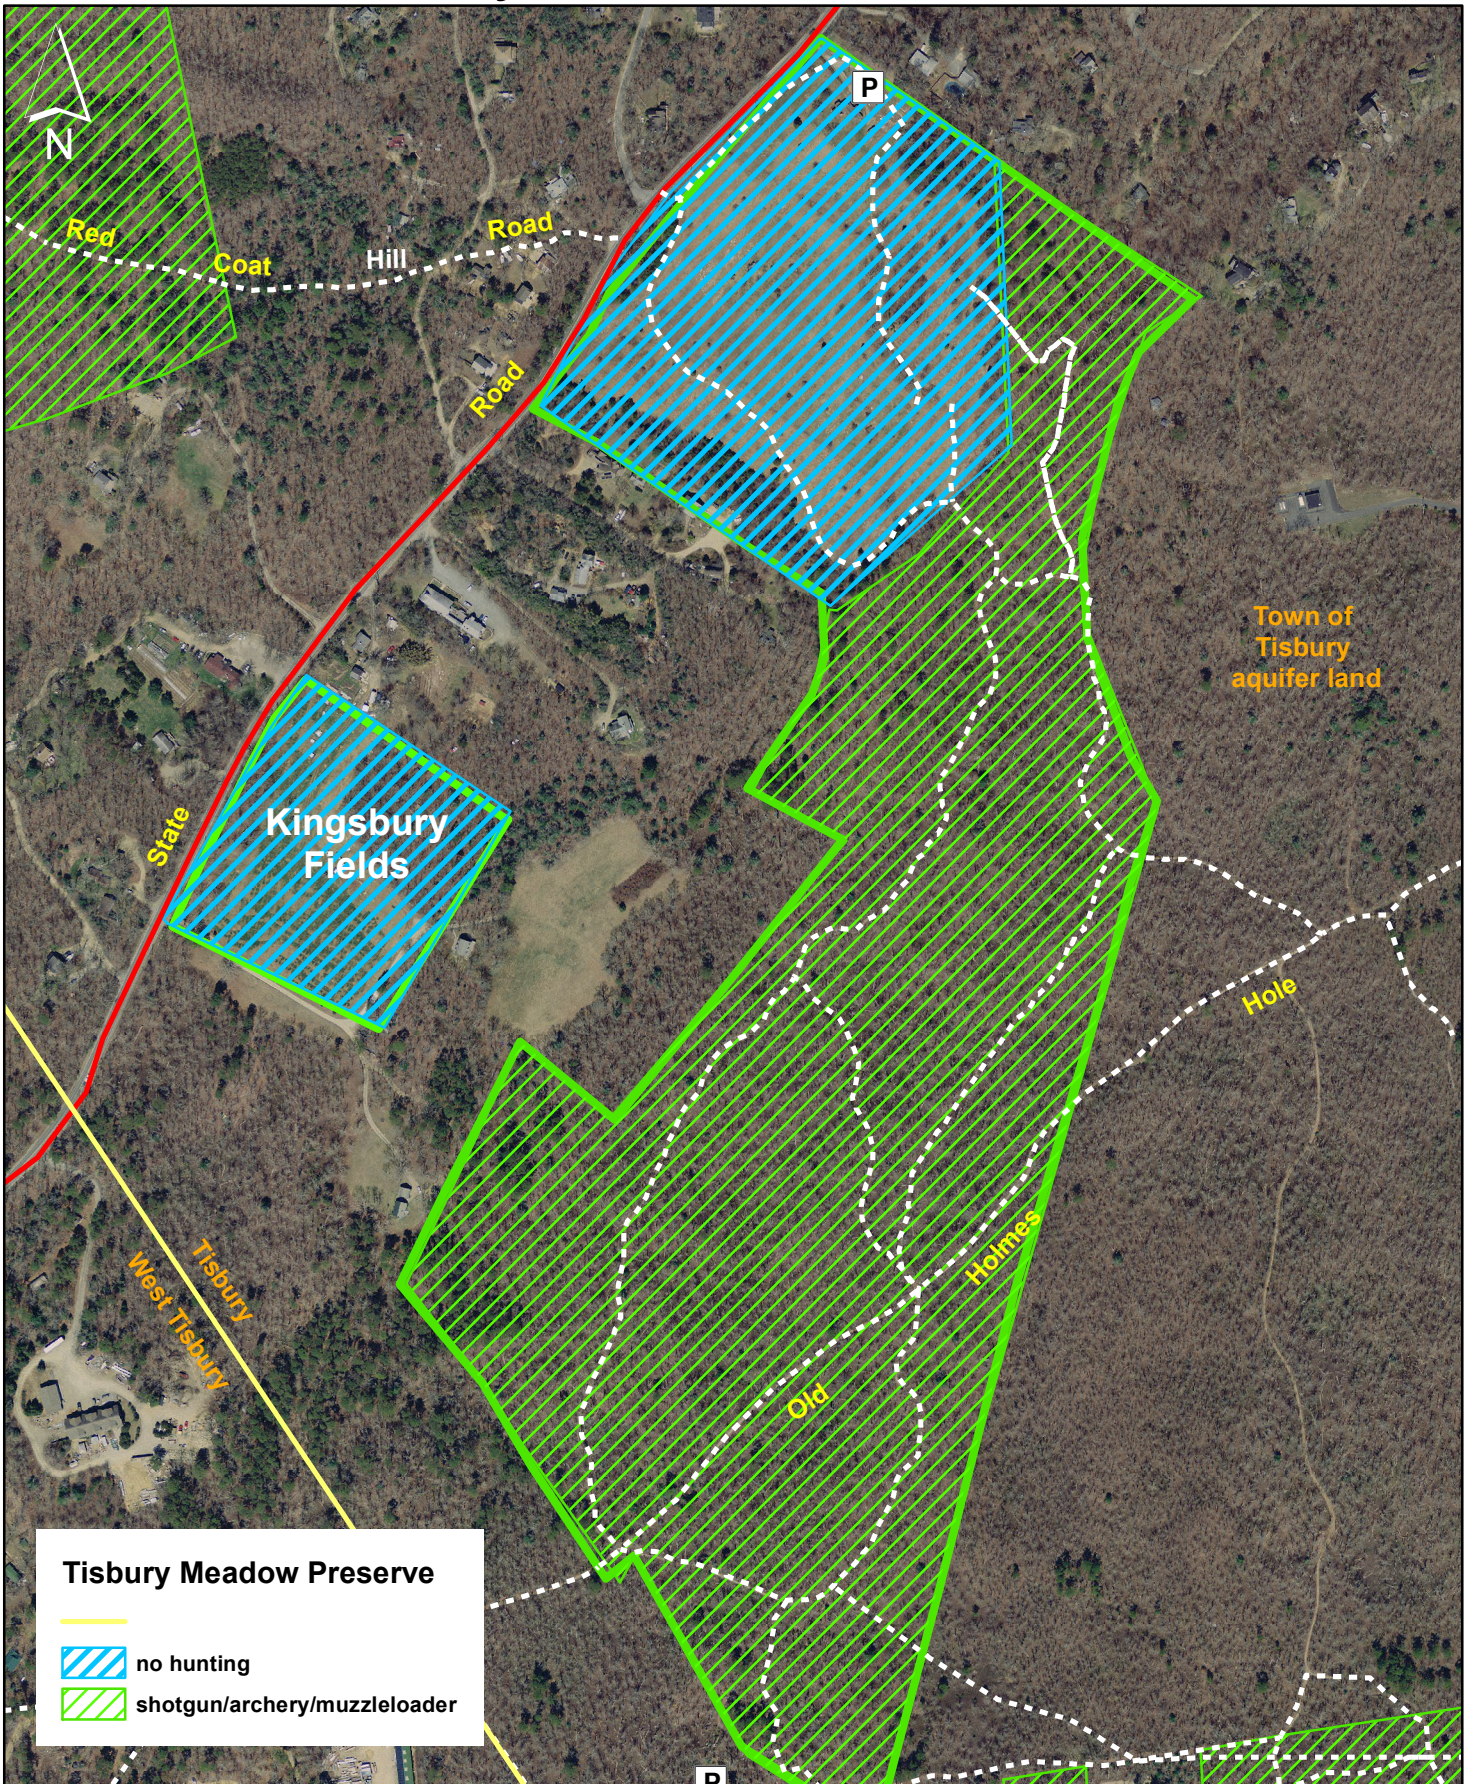

Tisbury Meadow Preserve Tisbury, Massachusetts 83.8 acres

0 337.5 675 Feet

map edited by land bank staff on 09-30-2020