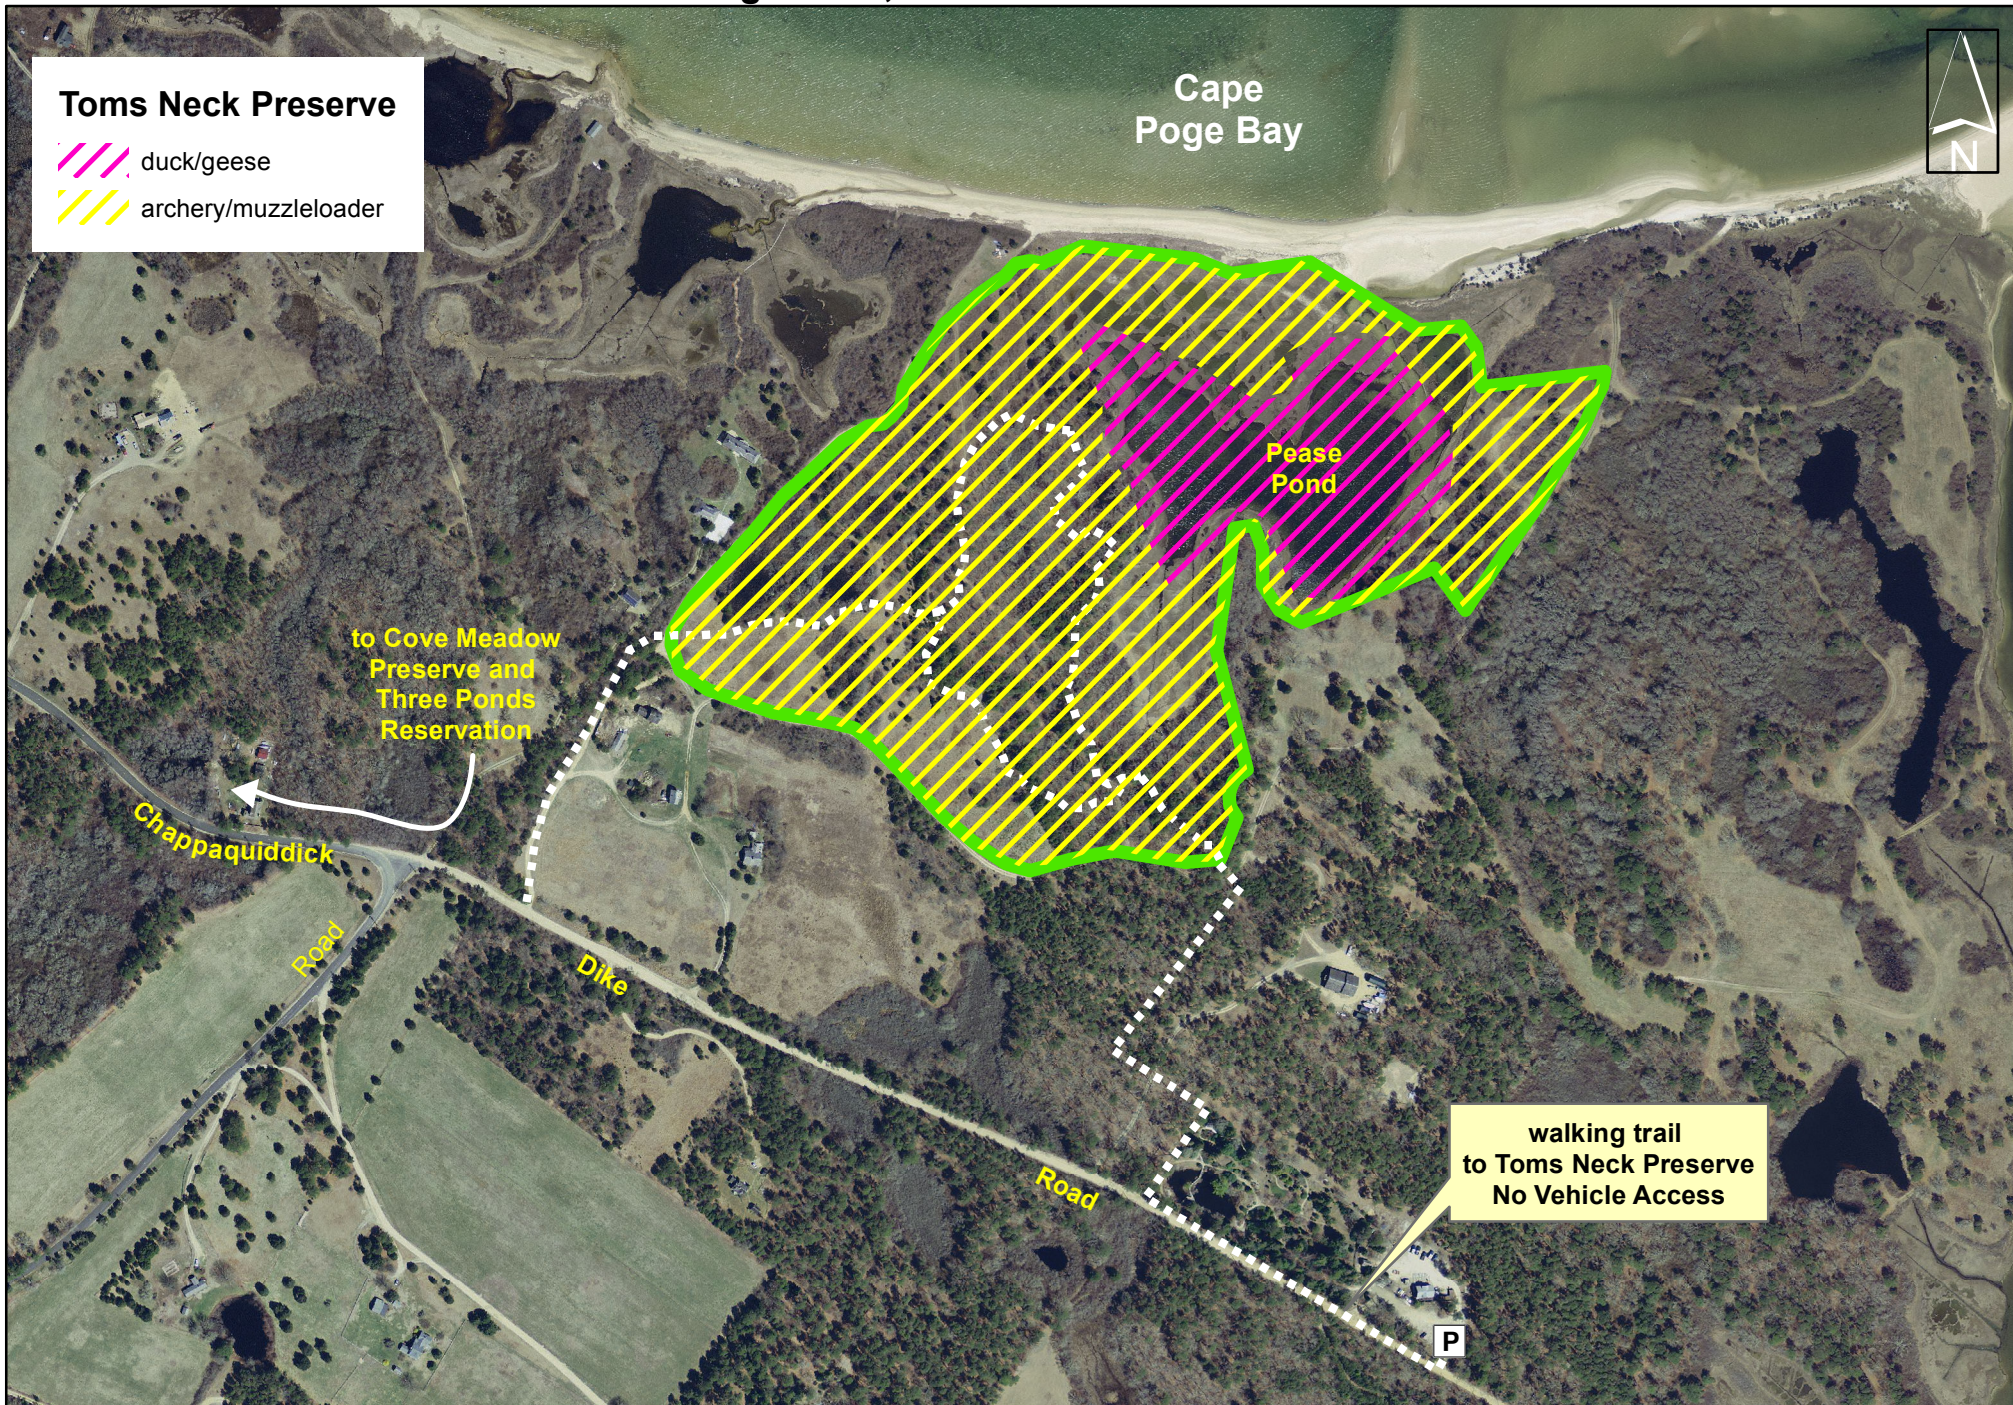

# Toms Neck Preserve Edgartown, Massachusetts - 35 acres

0 400 800 Feet

map edited by land bank staff on 09/22/2017