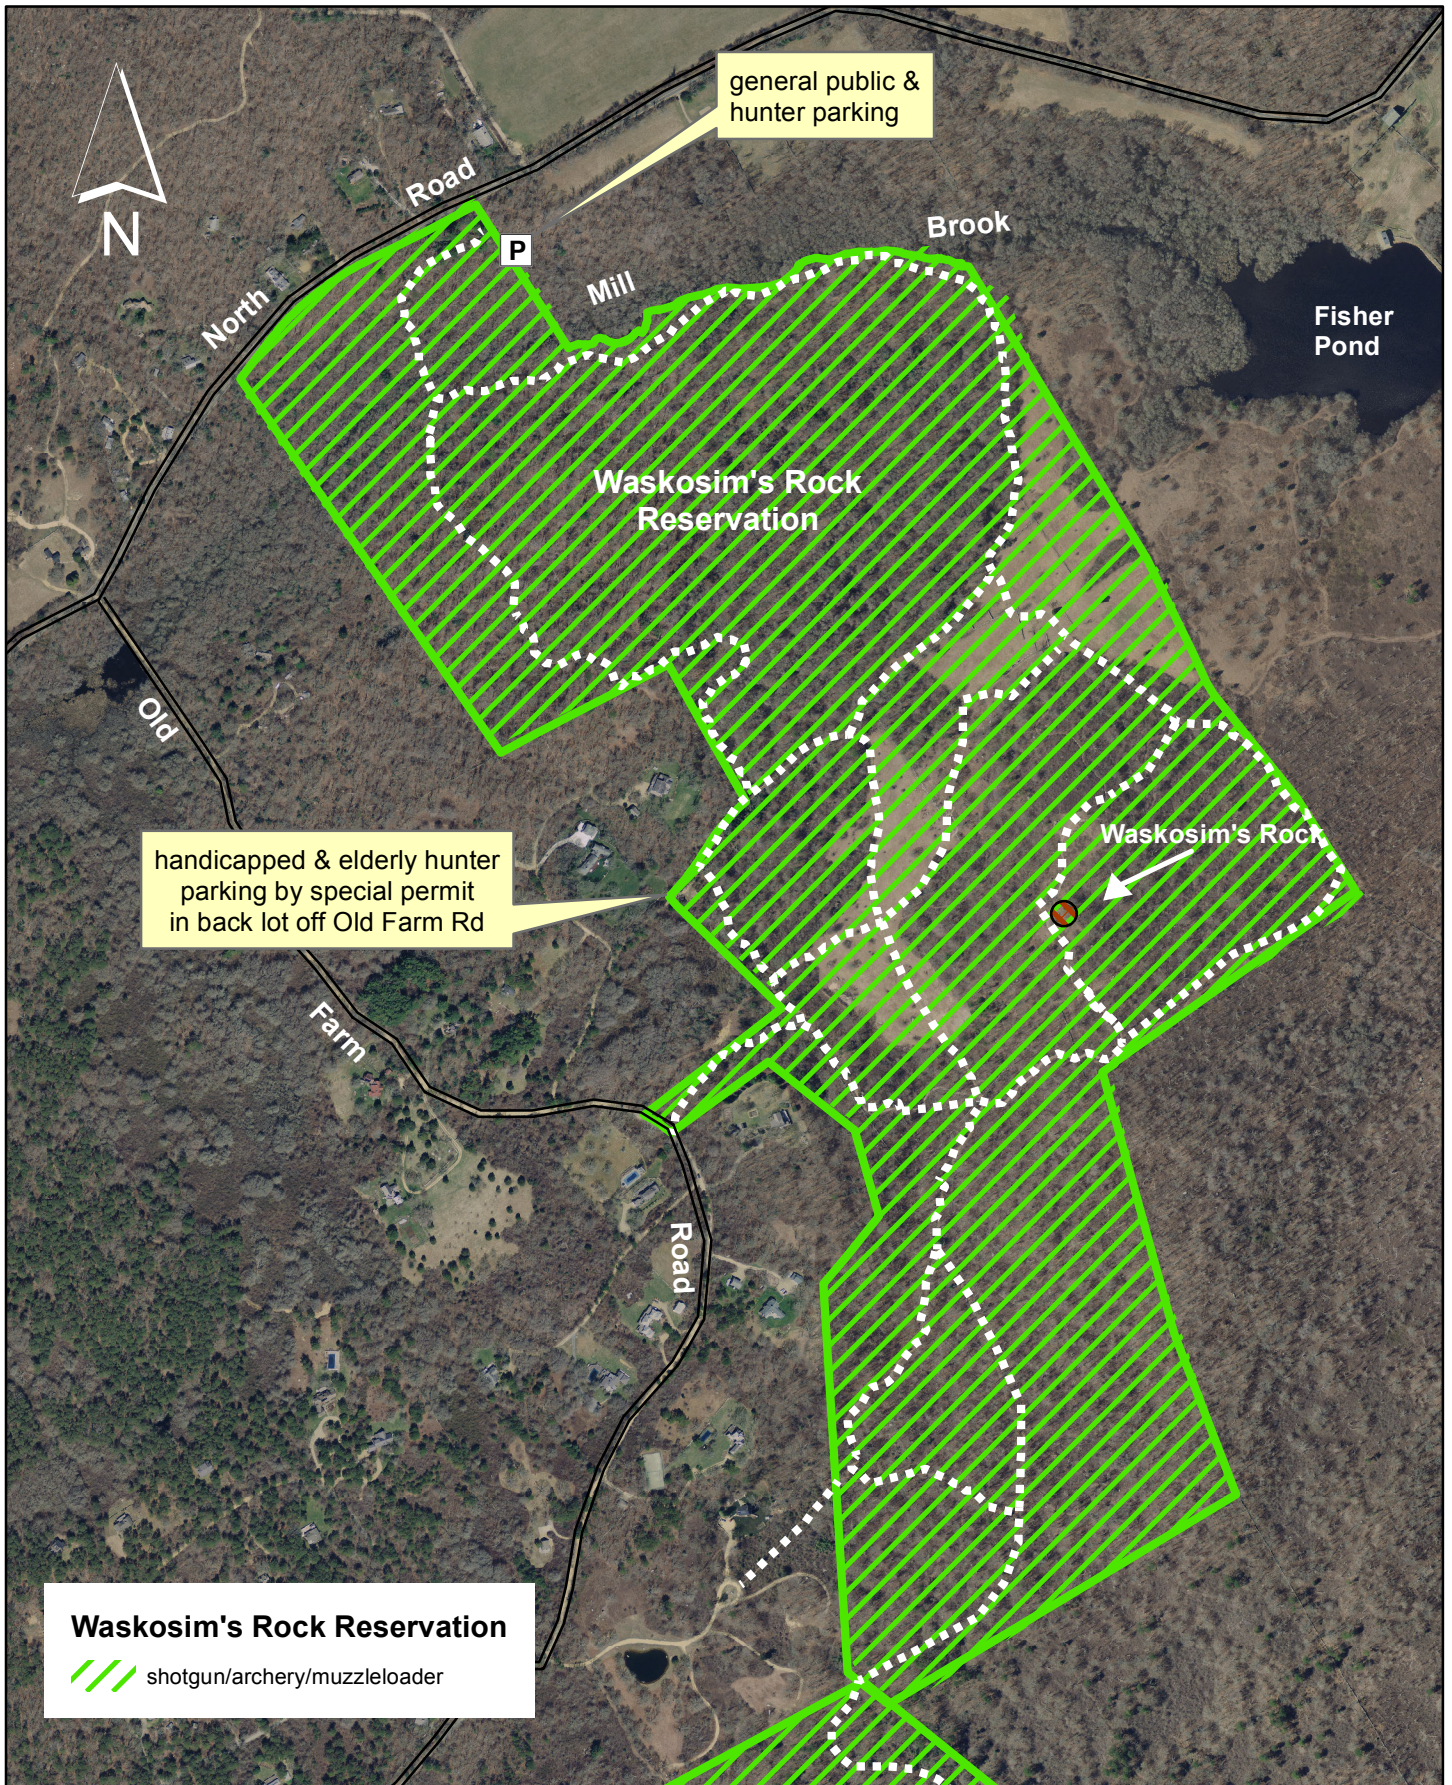

Waskosim's Rock Reservation West Tisbury-Chilmark, Massachusetts 184.9 acres

0 455 910 Feet