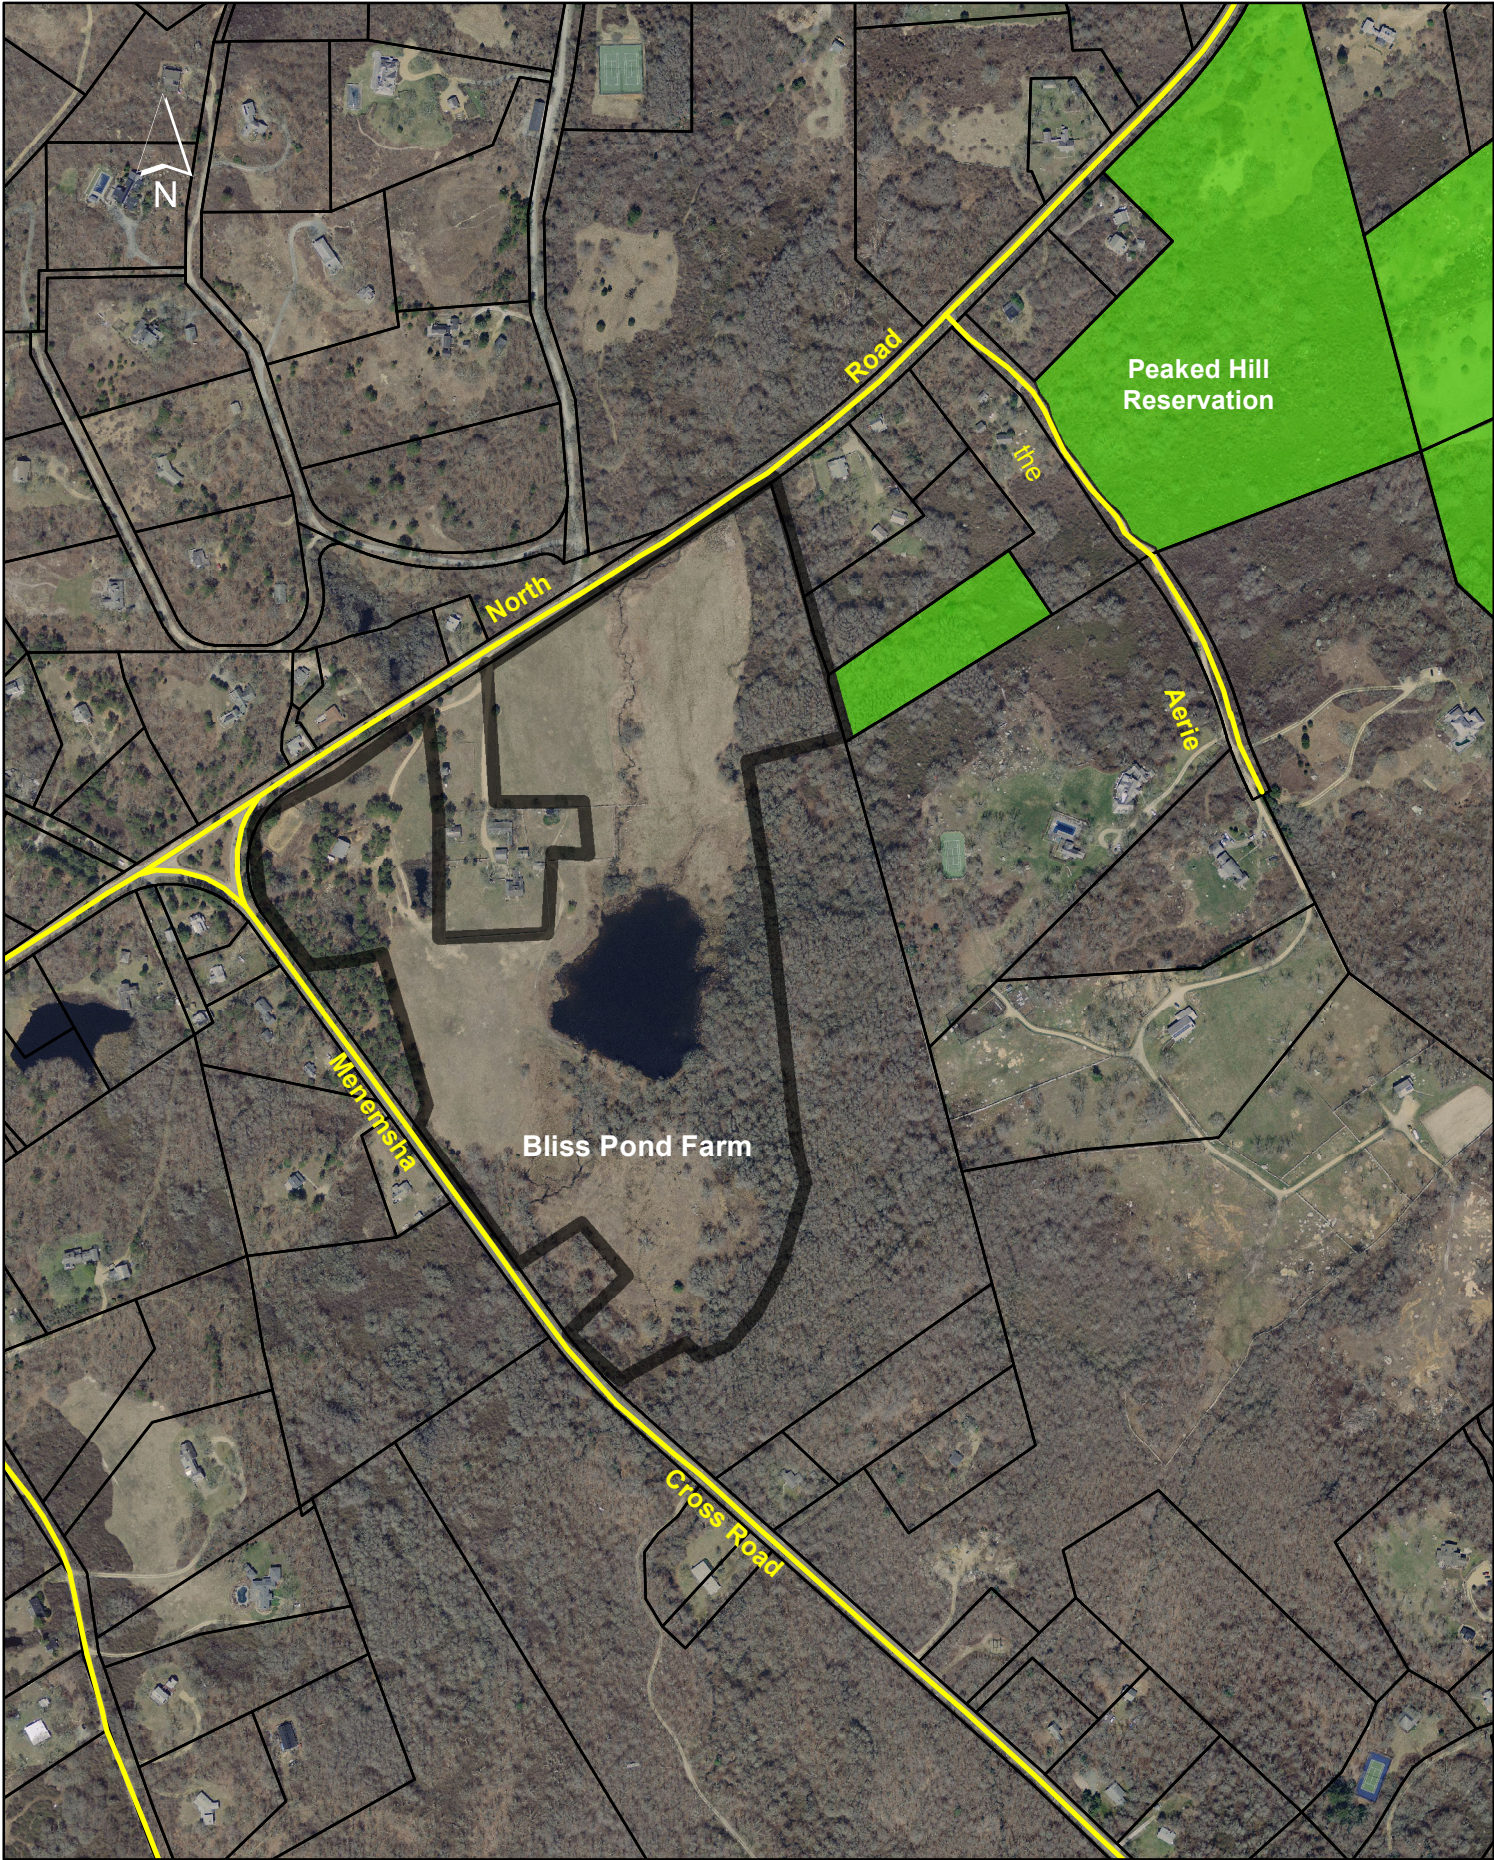

Bliss Pond Farm
Chilmark, Massachusetts 34.0 acres

0 225 450 900 Feet

map updated by land bank staff on January 23, 2024