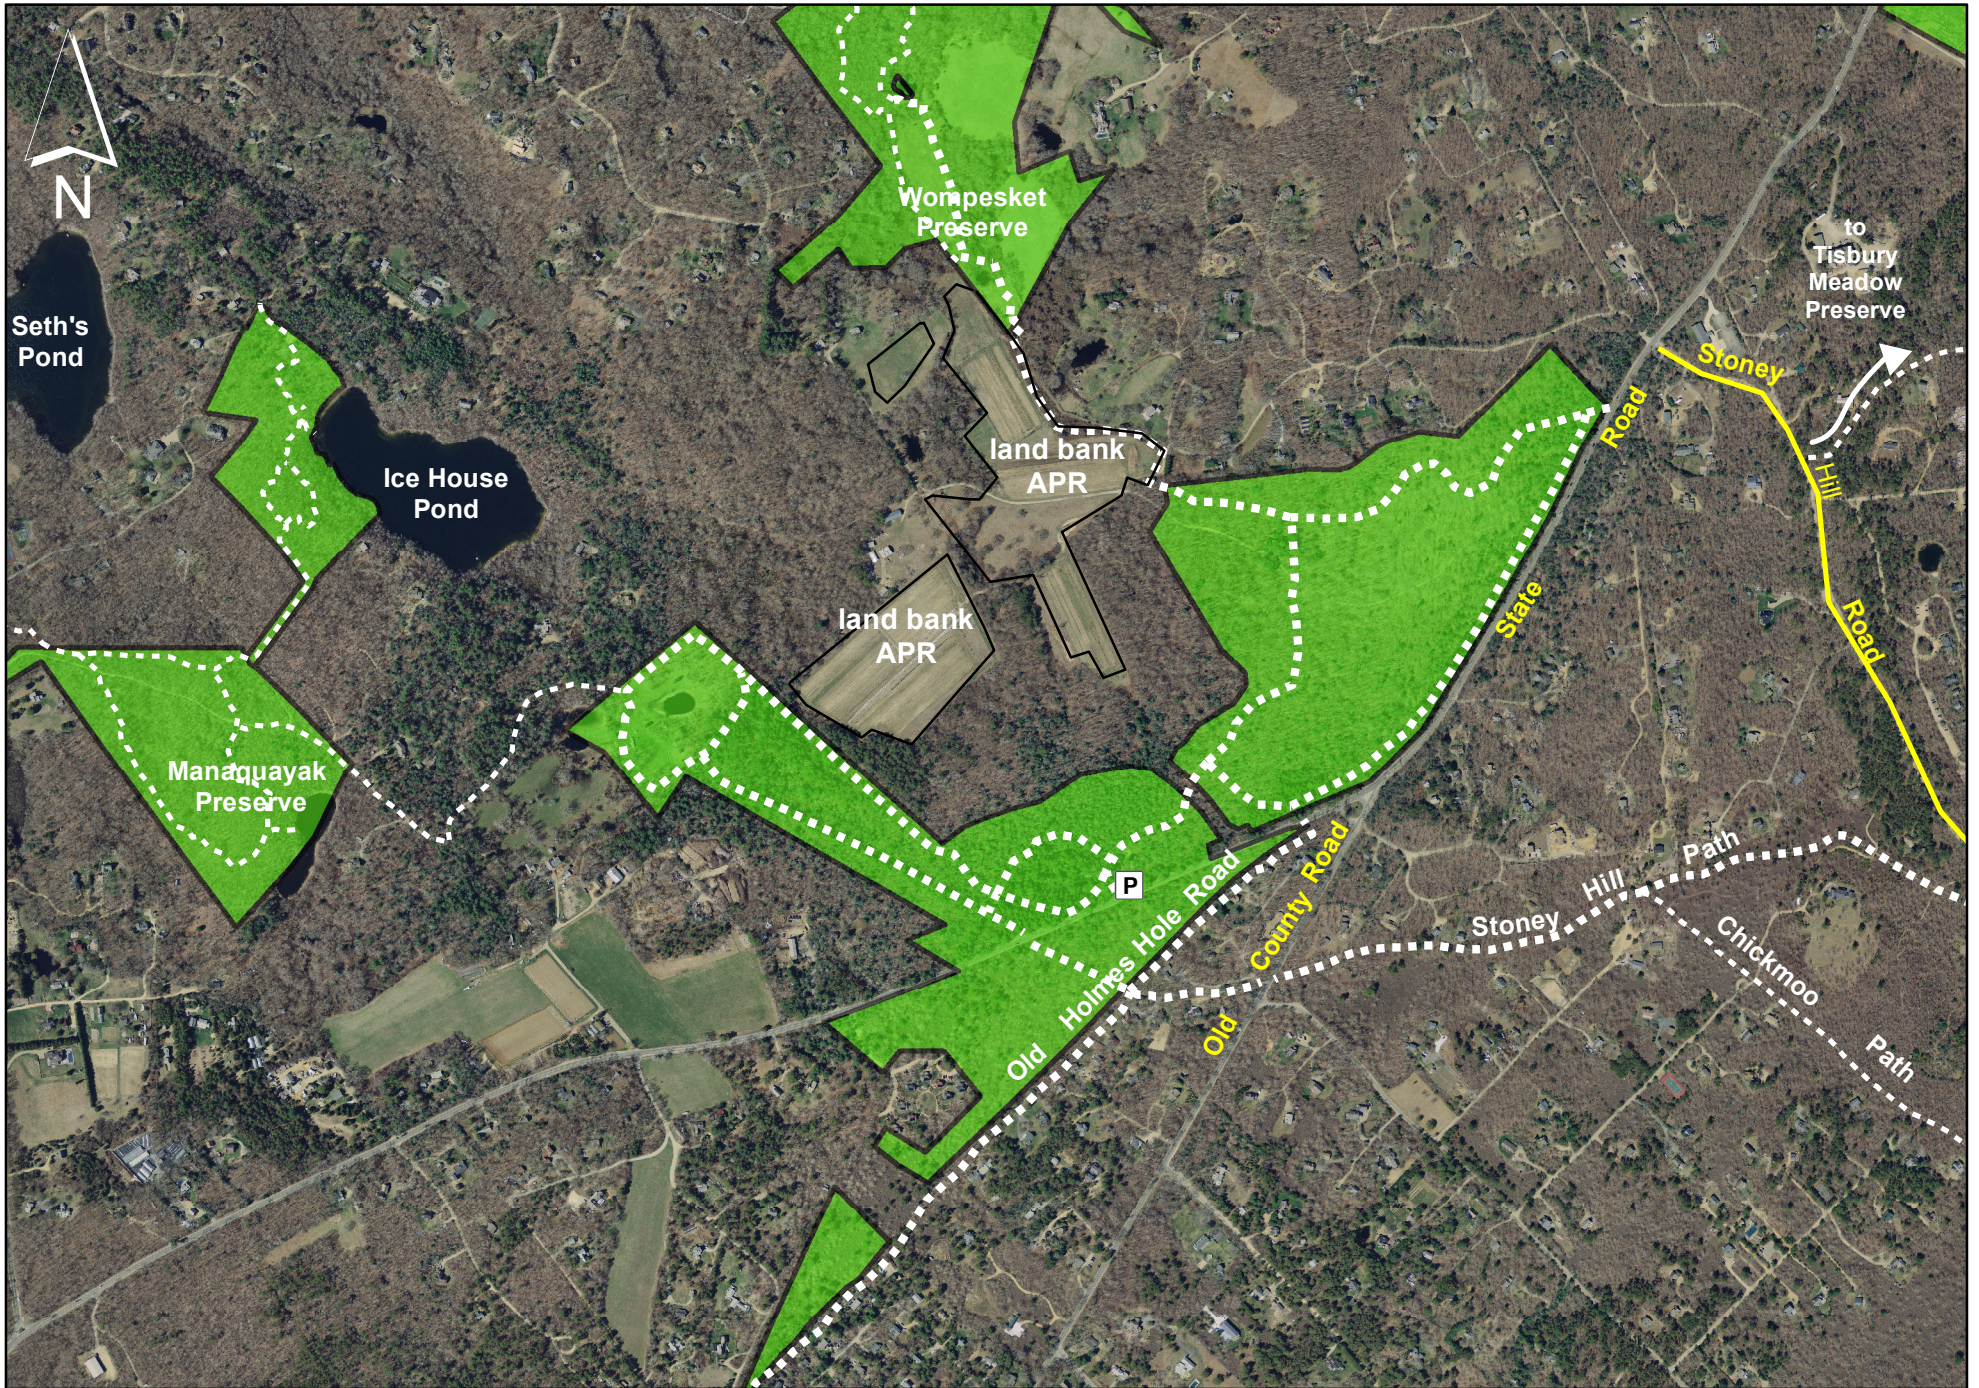

John Presbury Norton Farm (portion privately owned) West Tisbury, Massachusetts 141.2 acres

Map updated by land bank staff on 05-18-2023