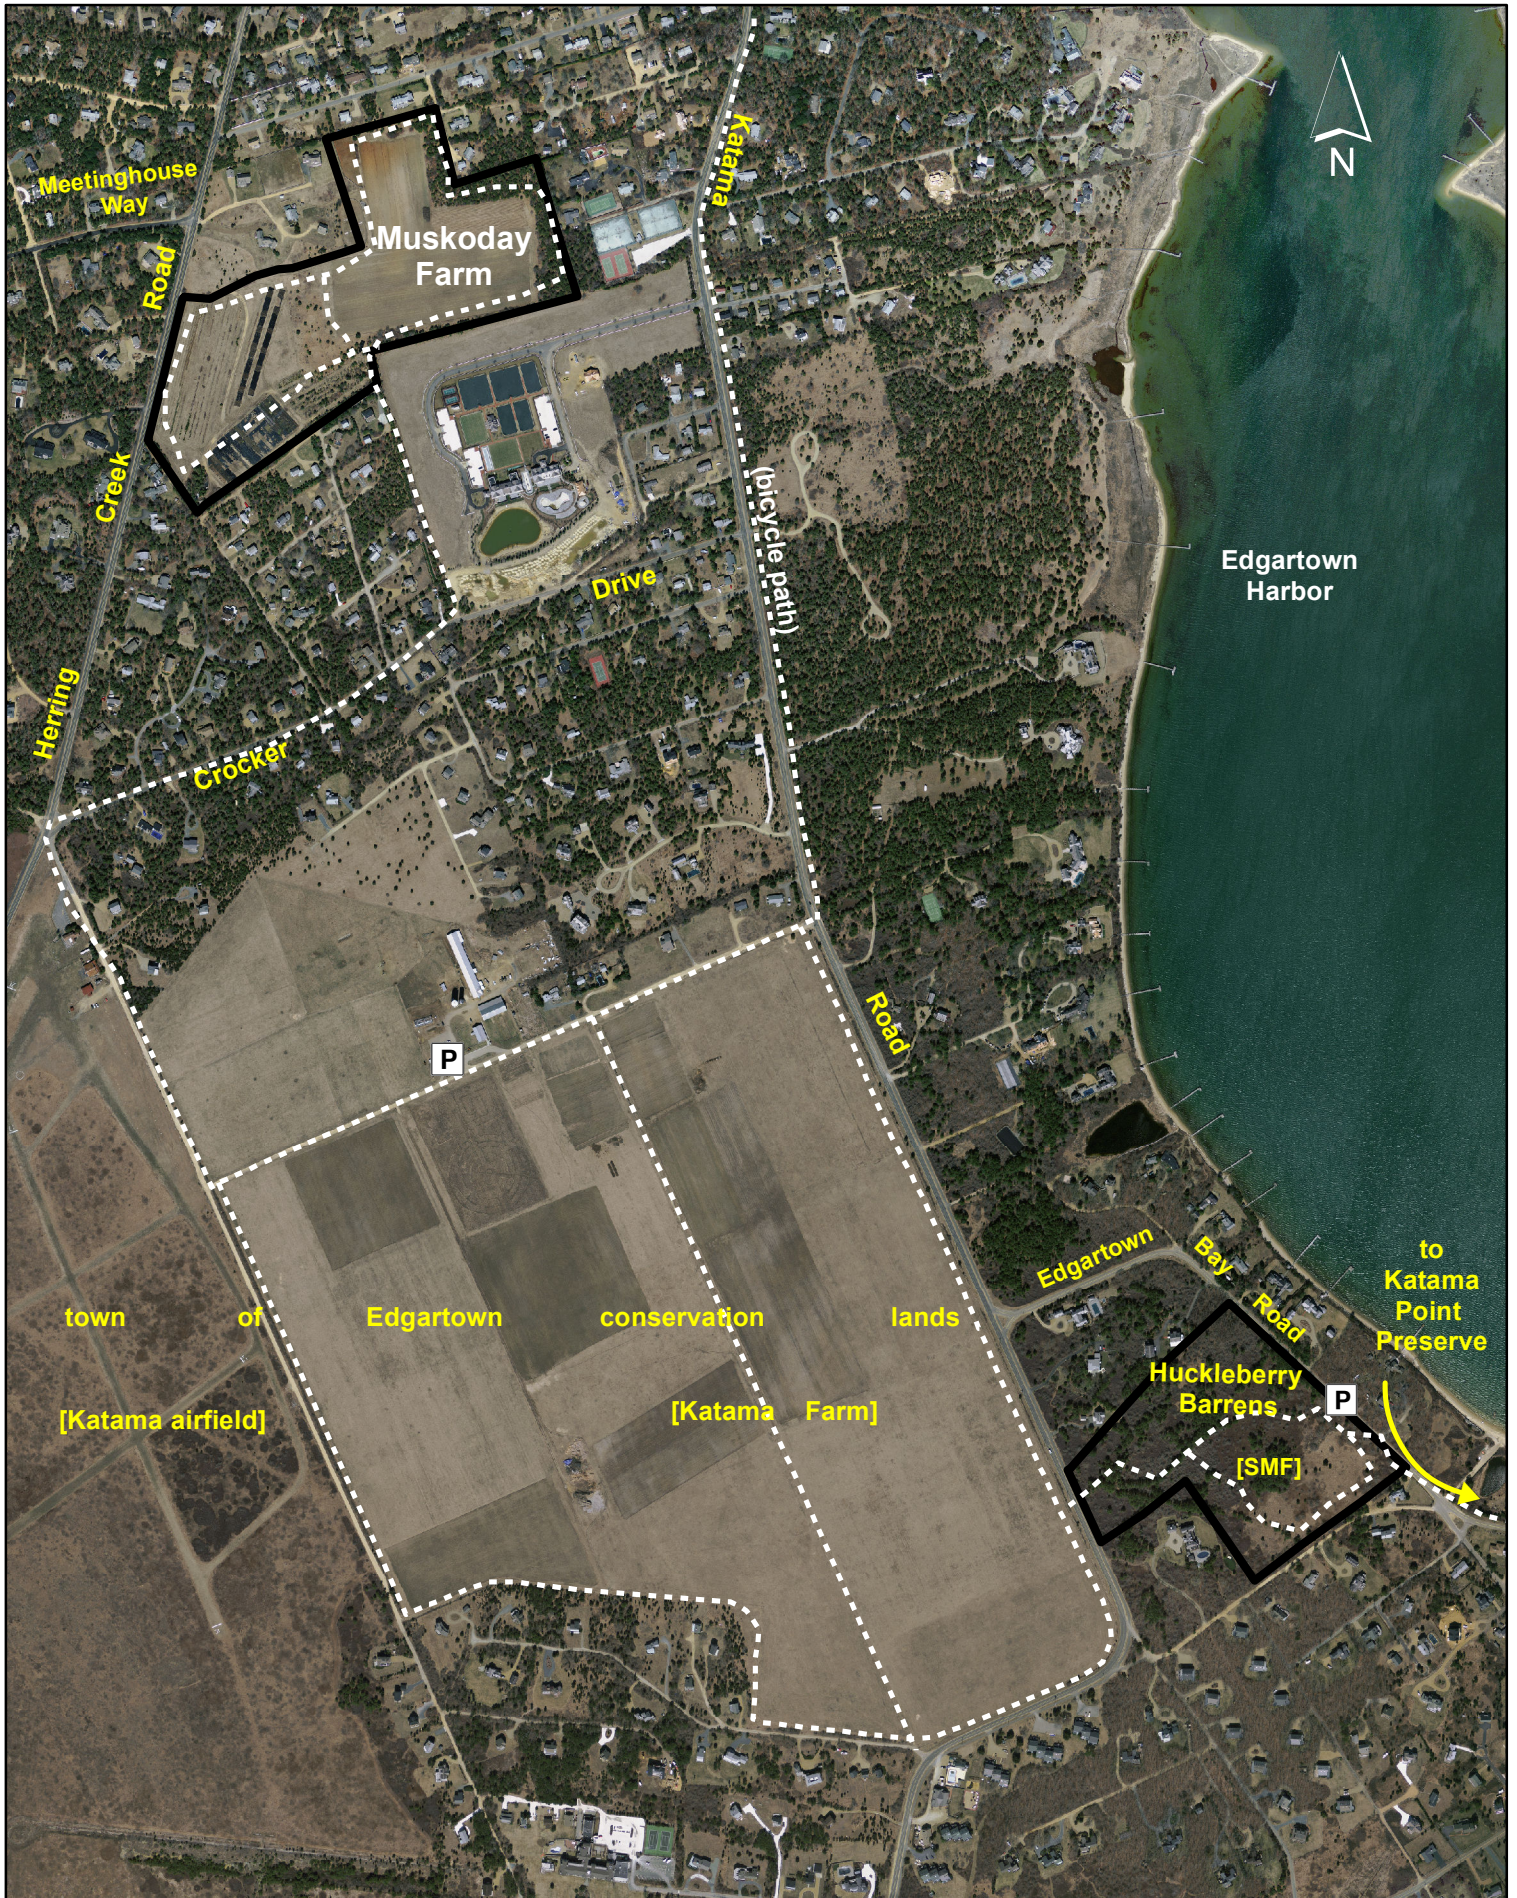

Muskoday Farm Edgartown, Massachusetts 28.0 acres

0 550 1,100 Feet

map updated on 01-30-2023