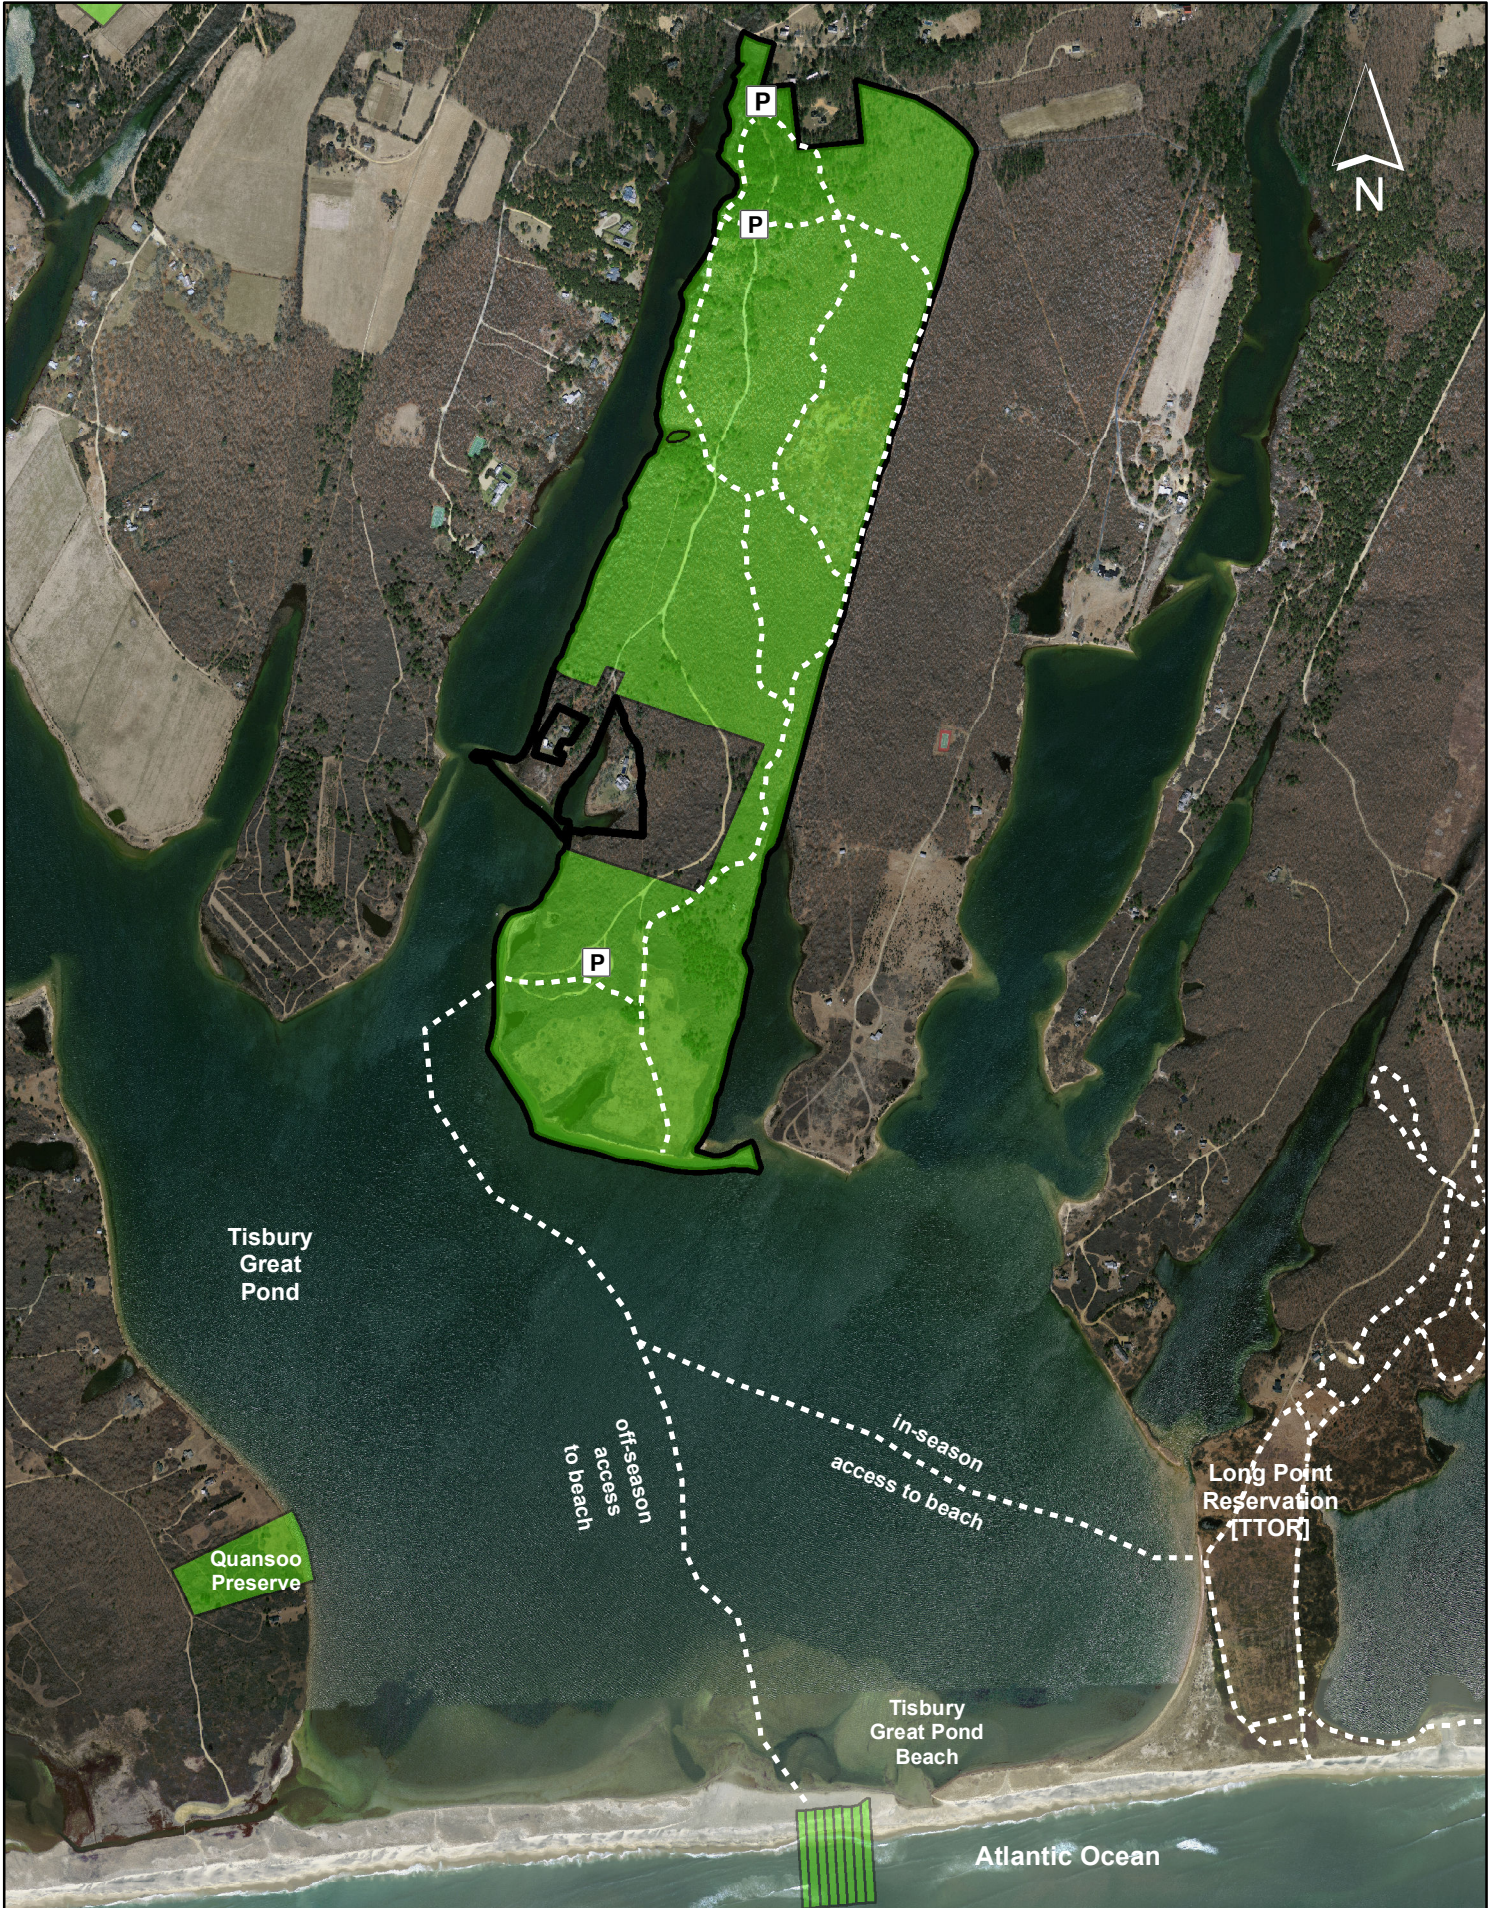

Sepiessa Point Reservation West Tisbury, Massachusetts 173.7 acres

0 500 1,000 2,000 Feet

map updated by land bank staff on 05-19-2023