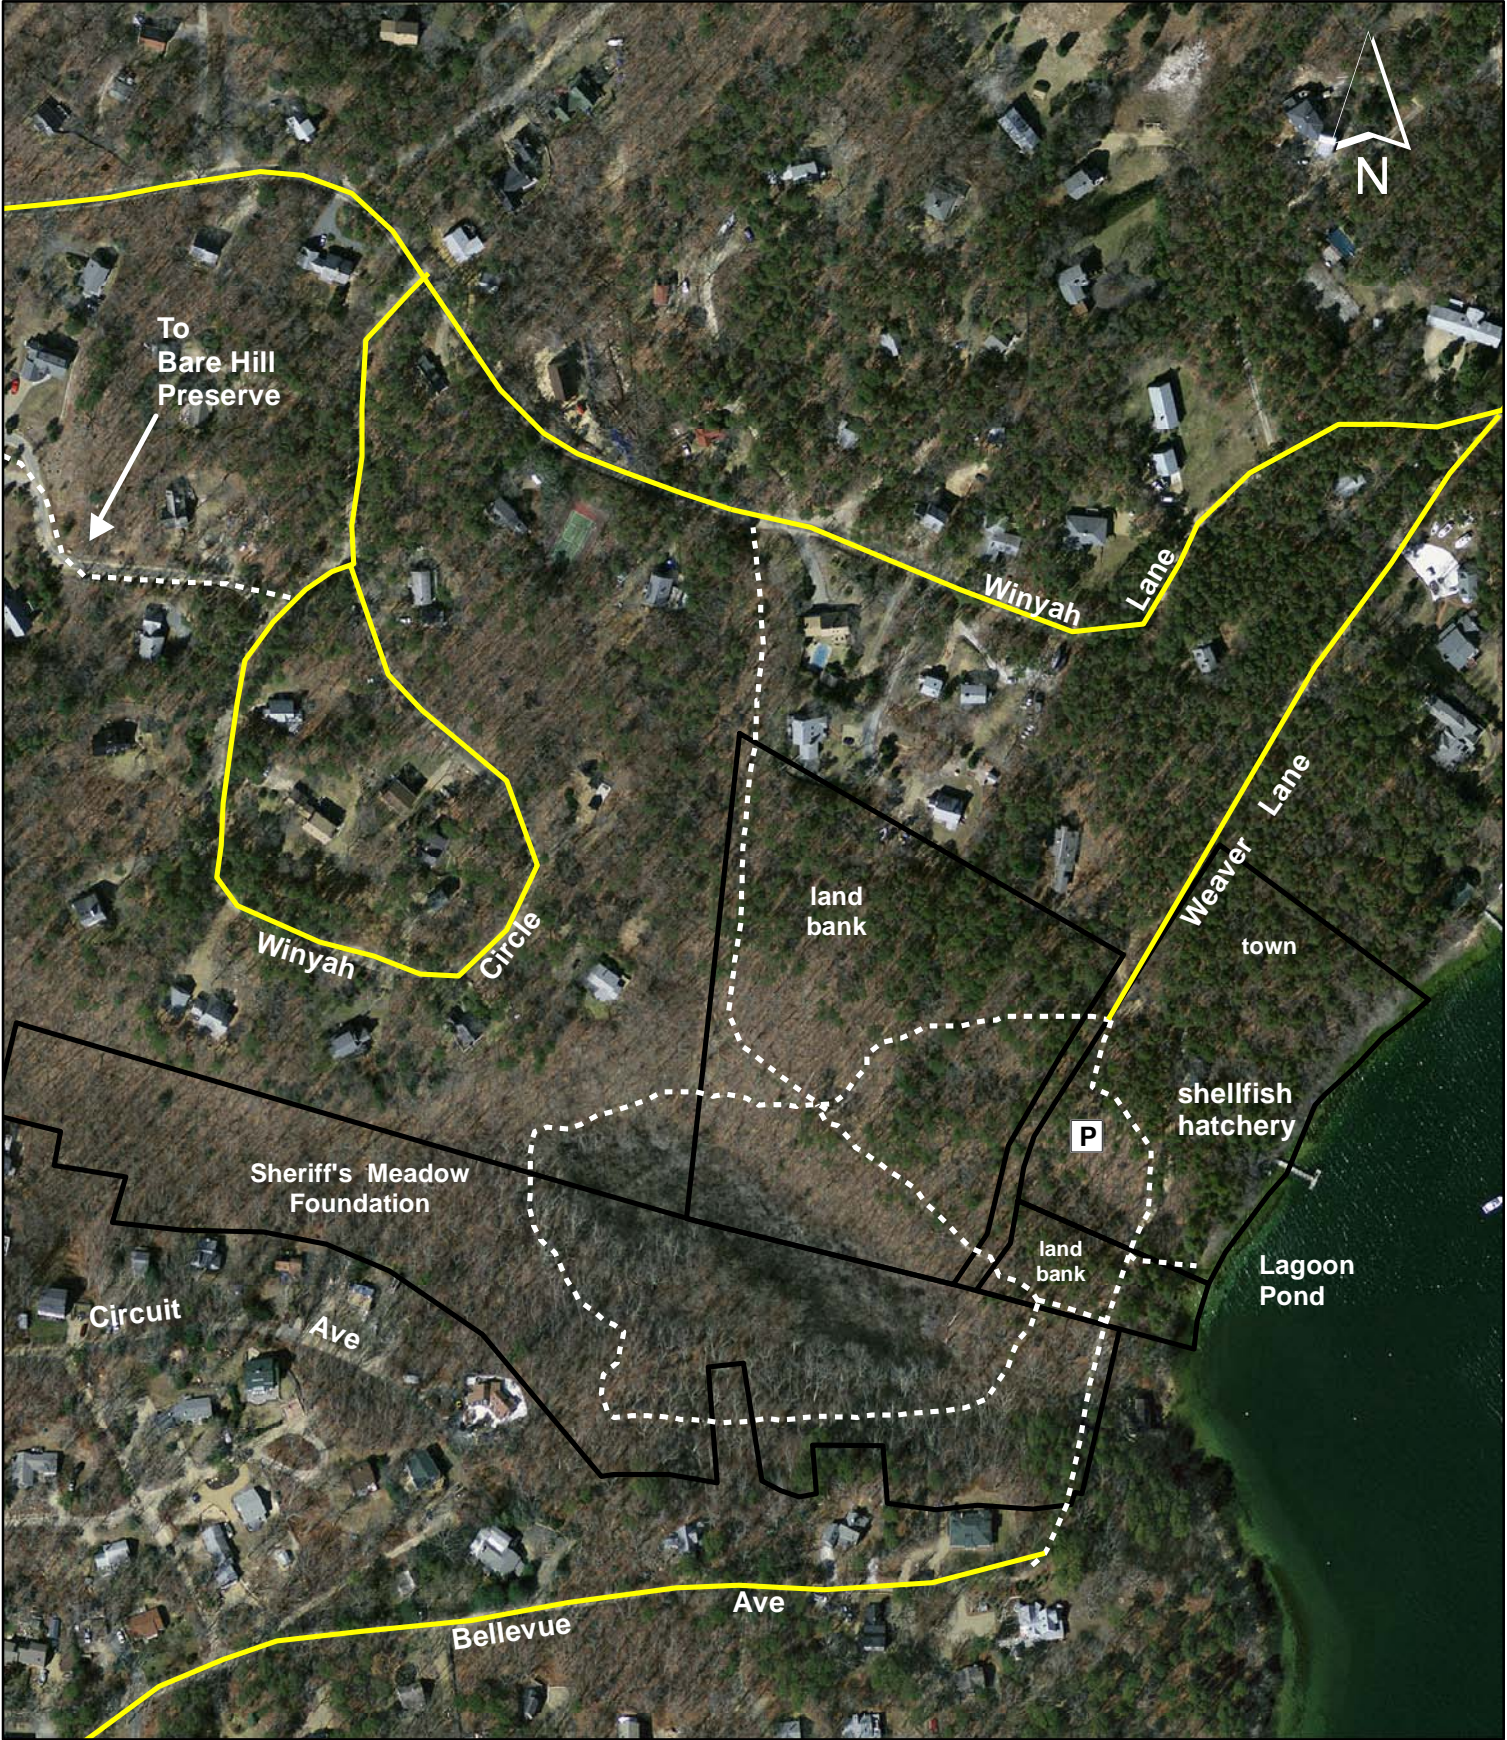

Ramble Trail Preserve (MVLBC) 7.3 acres and Brightwood Park (SMF) Tisbury, Massachusetts

Map updated by land bank staff 8-27-2012

0 250 500 Feet