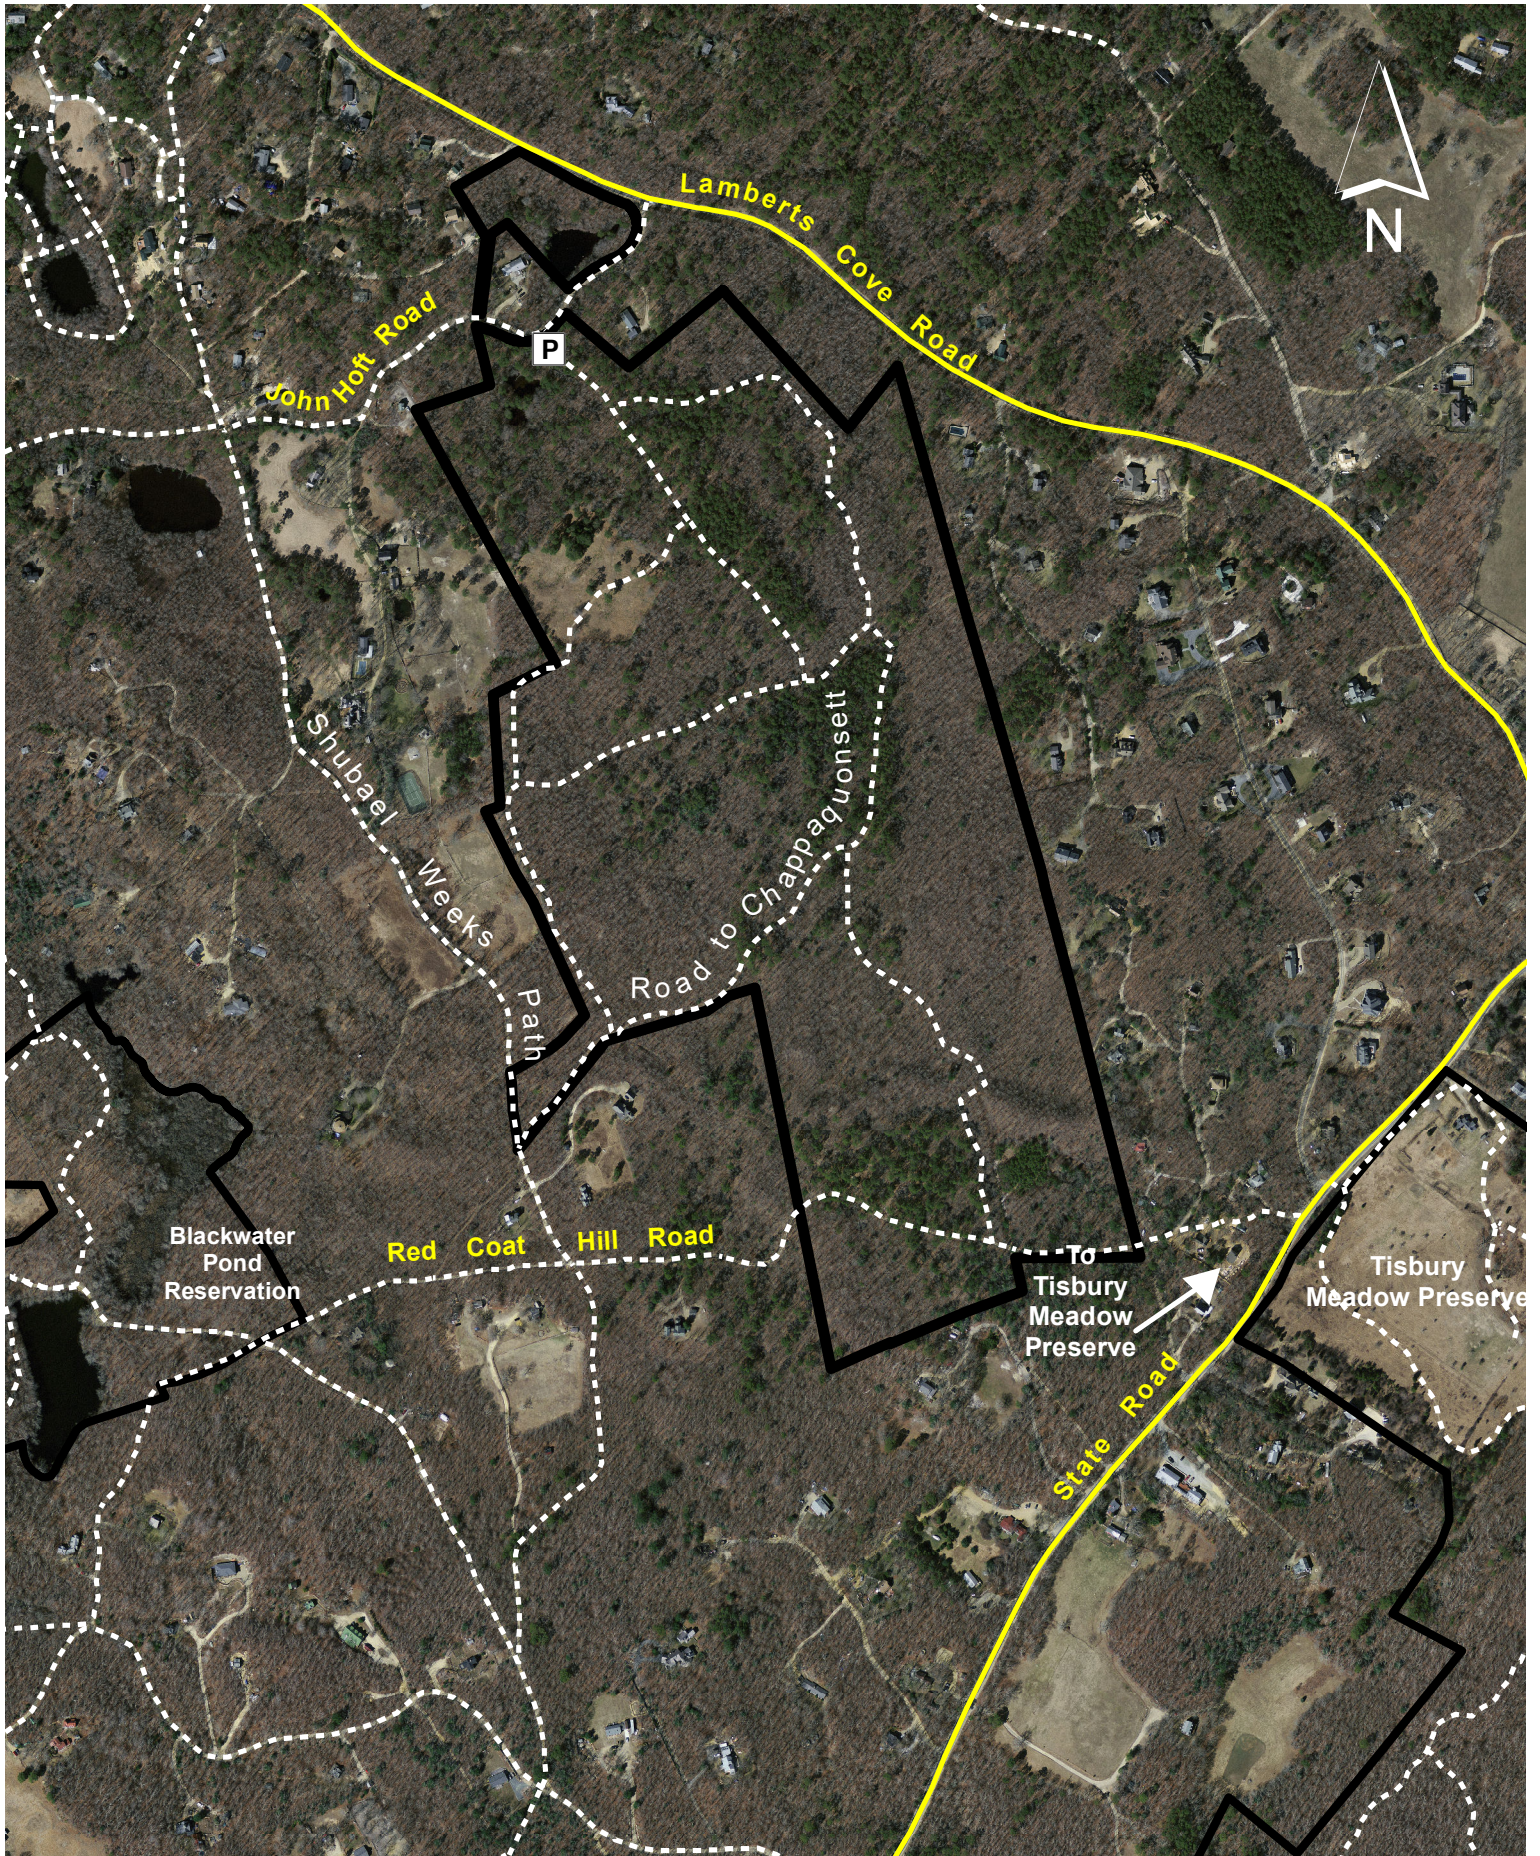

Ripley's Field Preserve (90.5 acres) Tisbury, Massachusetts

0 500 1,000 Feet

map updated by land bank staff on 05/31/2023