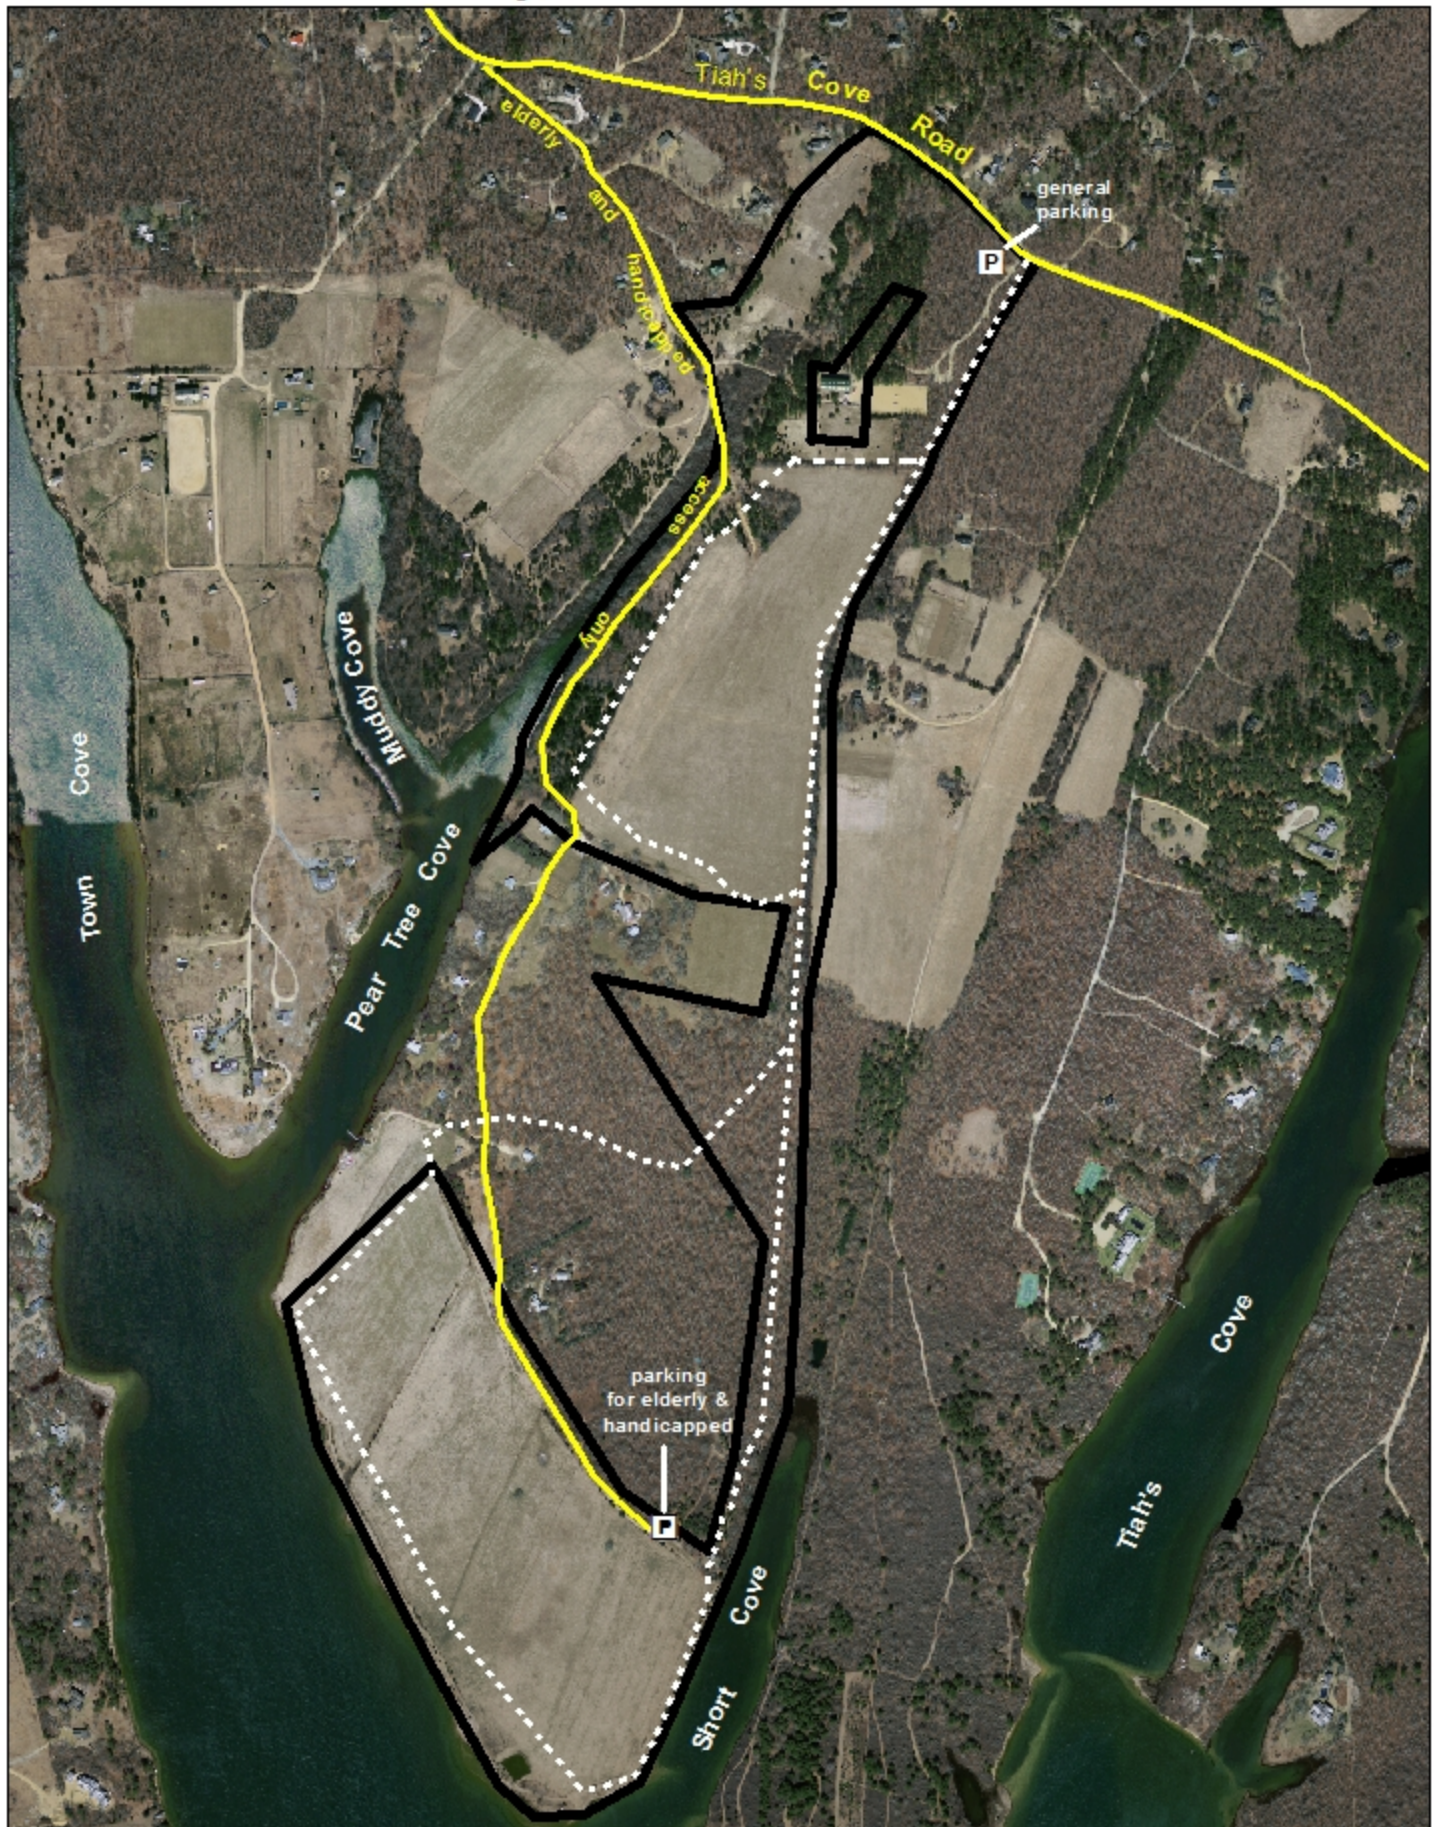

Short Cove Preserve West Tisbury, Massachusetts 91.1 acres

0 300 600 1,200 Feet

map made by land bank staff on 02-26-2024

Note: Map prepared by the Martha's Vineyard Land Bank for planning purposes only. The land bank is not responsible for end-users interpretation of the map.