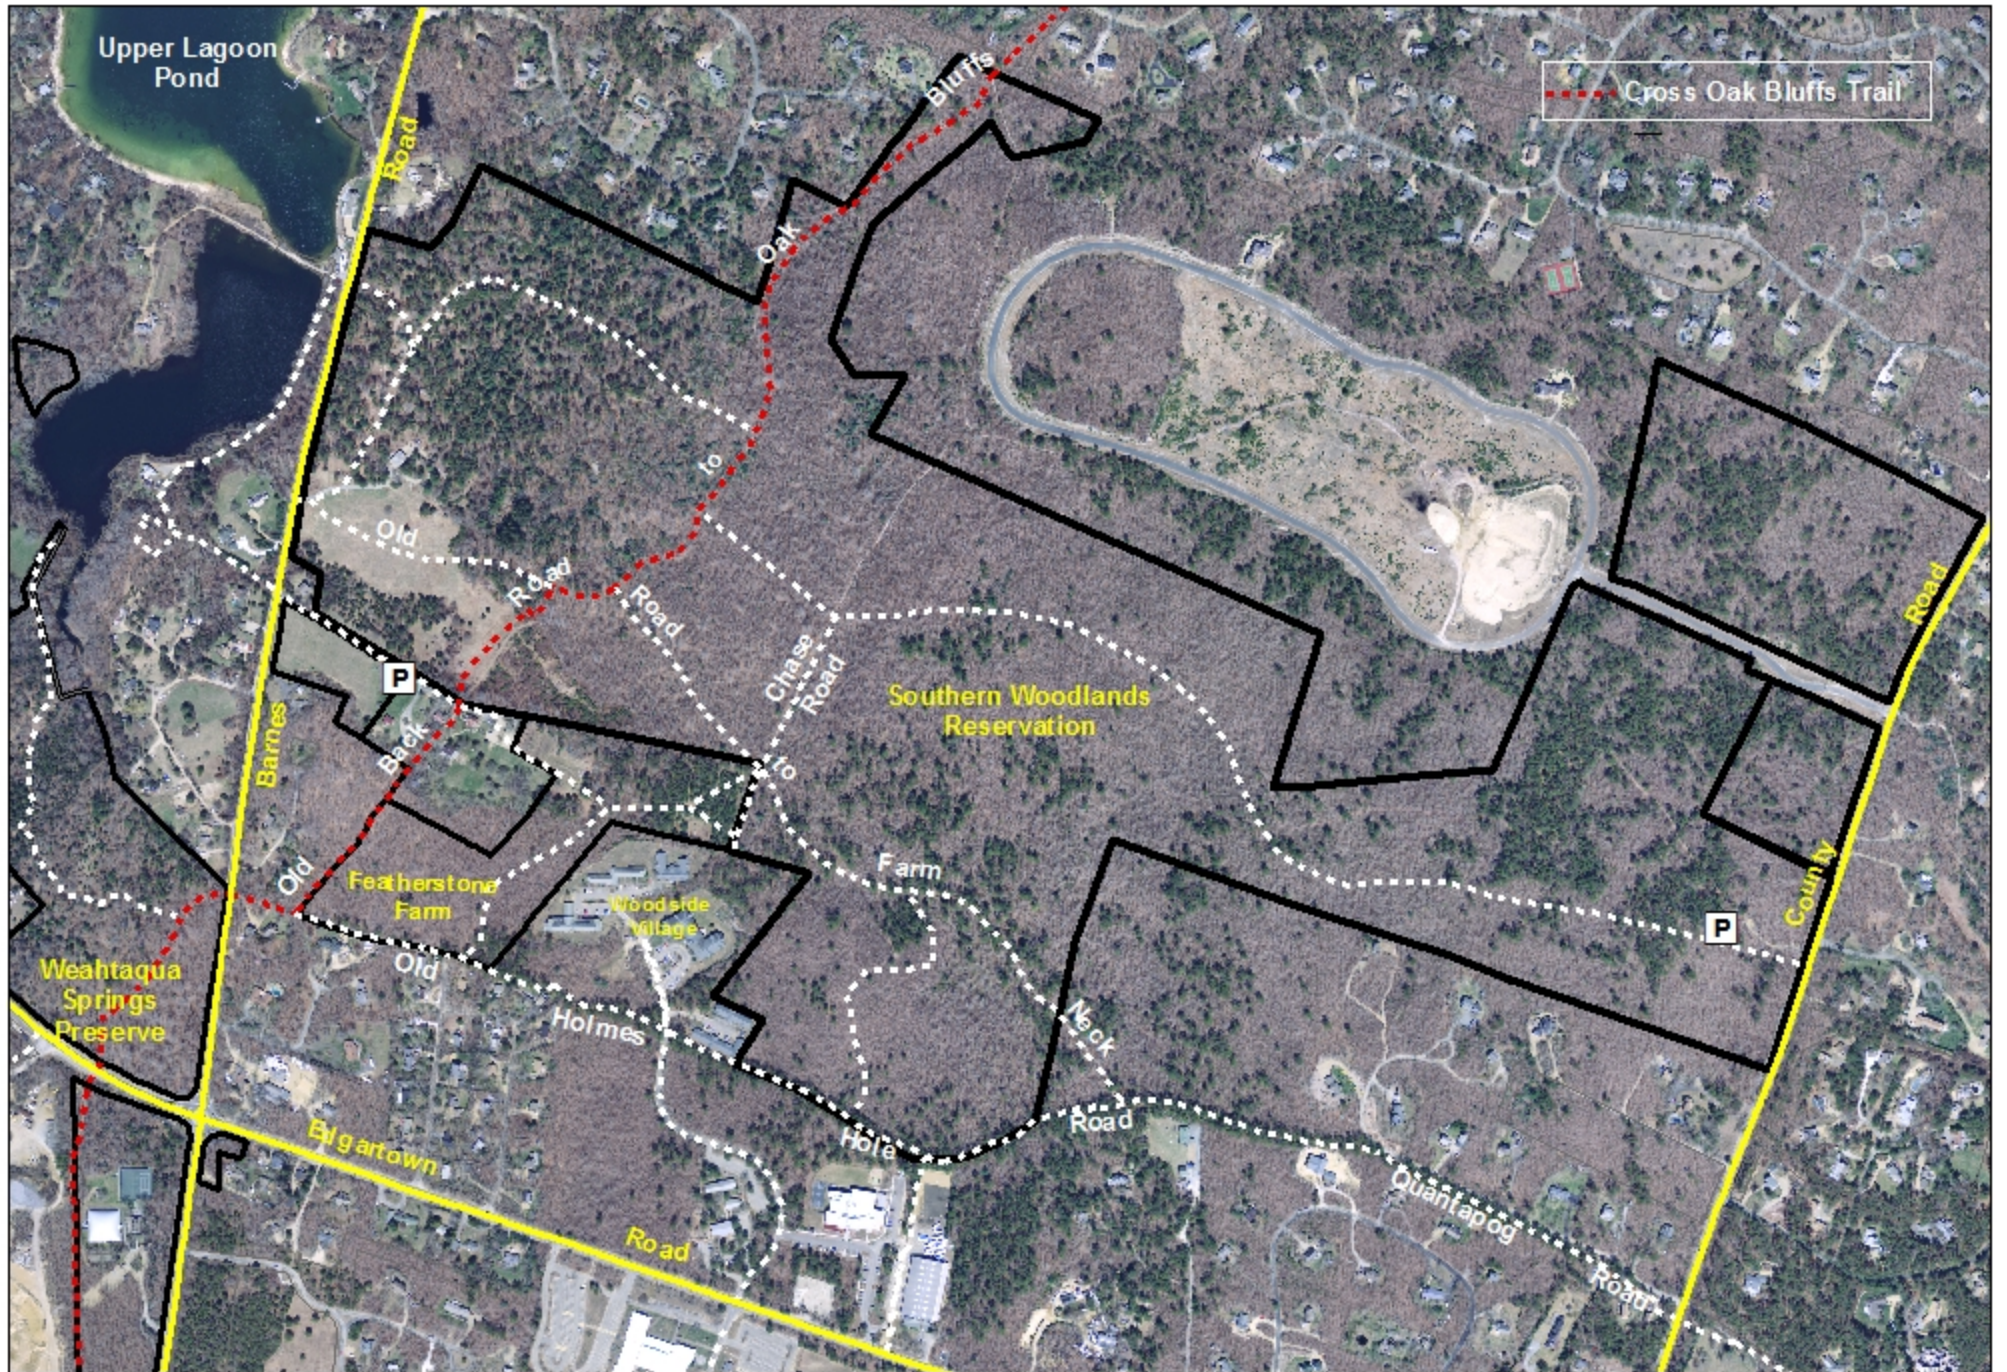

# Featherstone Farm-Southern Woodlands Preserve-Weahtaqua Springs Preserve Oak Bluffs and Tisbury, Massachusetts 287.3 acres

0 550 1,100 Feet

map revised by land bank staff on 03-25-2024

Source: Office of Geographic and Environmental Information (MassGIS) Commonwealth of Massachusetts Executive Office of Environmental Affairs